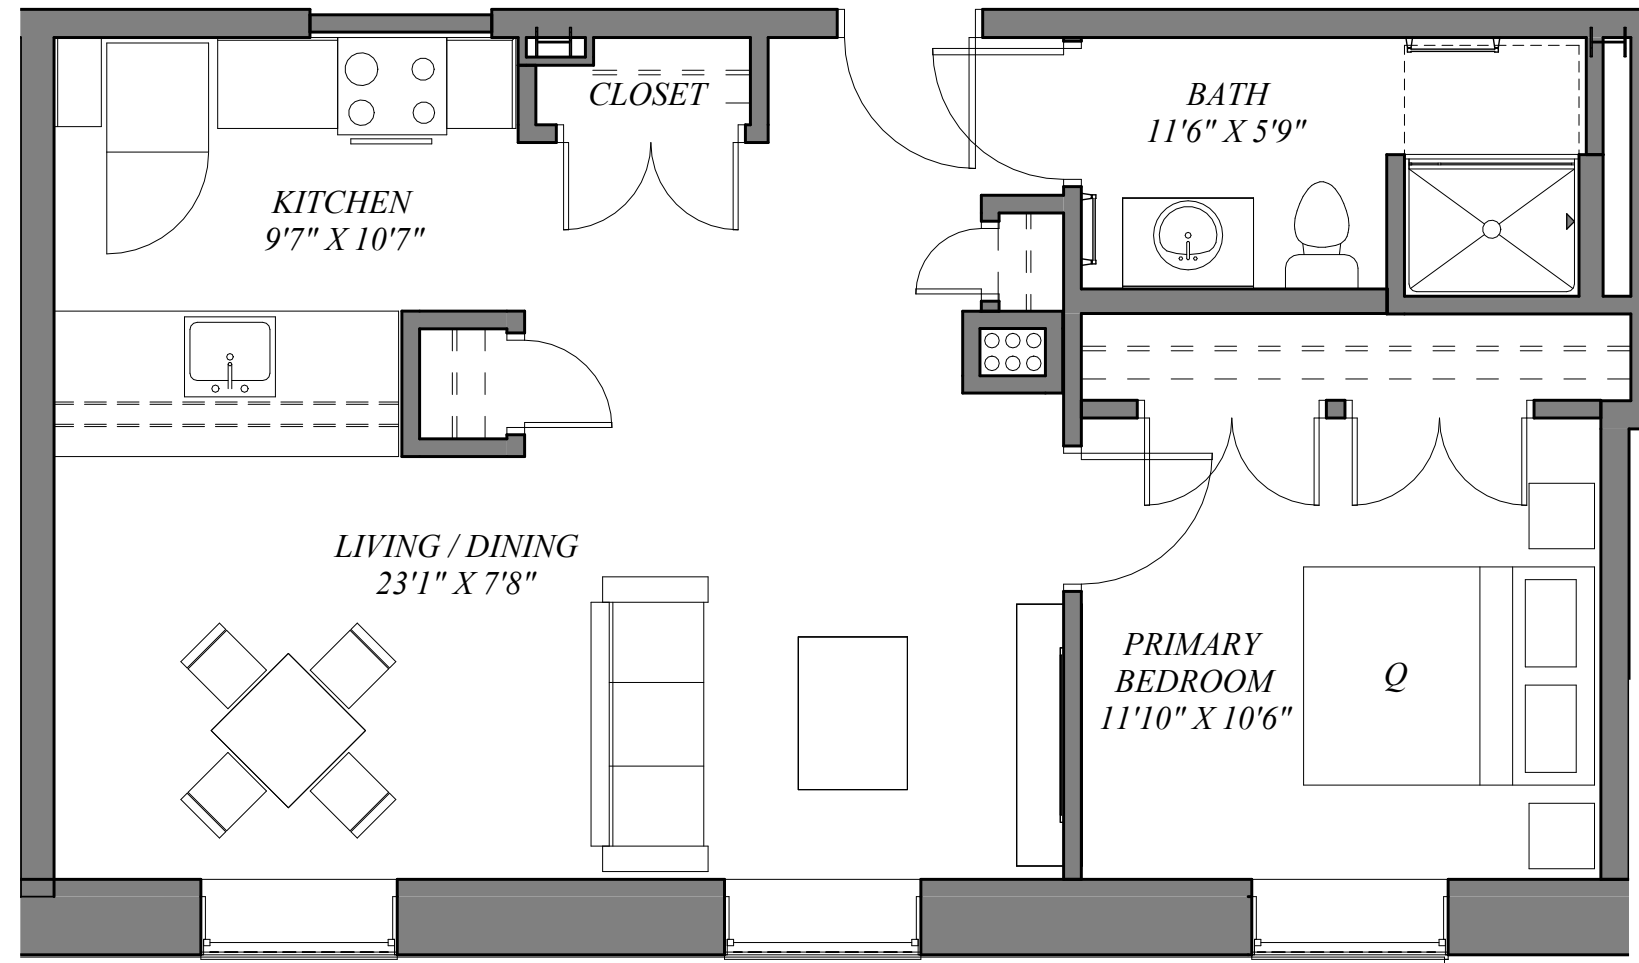

Units 101, 201 - Two Bedroom, One Bath - 877 SF

Mountain View Apartments

Fairfield, ME

3/16" = 1'-0"

**ARCHETYPE
ARCHITECTS**

Unit 102 - 1 Bedroom, 1 Bath - 792 SF

Mountain View Apartments

Fairfield, ME

3/16" = 1'-0"

**ARCHETYPE
ARCHITECTS**

Unit 103 - One Bedroom, One Bath - 700 SF

Mountain View Apartments

Fairfield, ME

3/16" = 1'-0"

**ARCHETYPE
ARCHITECTS**

Unit 104 - One Bedroom, One Bath - 665 SF

Mountain View Apartments

Fairfield, ME

3/16" = 1'-0"

**ARCHETYPE
ARCHITECTS**

Unit 105 - One Bedroom, One Bath - 666 SF

Mountain View Apartments

Fairfield, ME

3/16" = 1'-0"

**ARCHETYPE
ARCHITECTS**

Unit 106 - One Bedroom, One Bath - 676 SF

Mountain View Apartments

Fairfield, ME

3/16" = 1'-0"

**ARCHETYPE
ARCHITECTS**

Unit 107 - One Bedroom, One Bathroom - 598

Mountain View Apartments