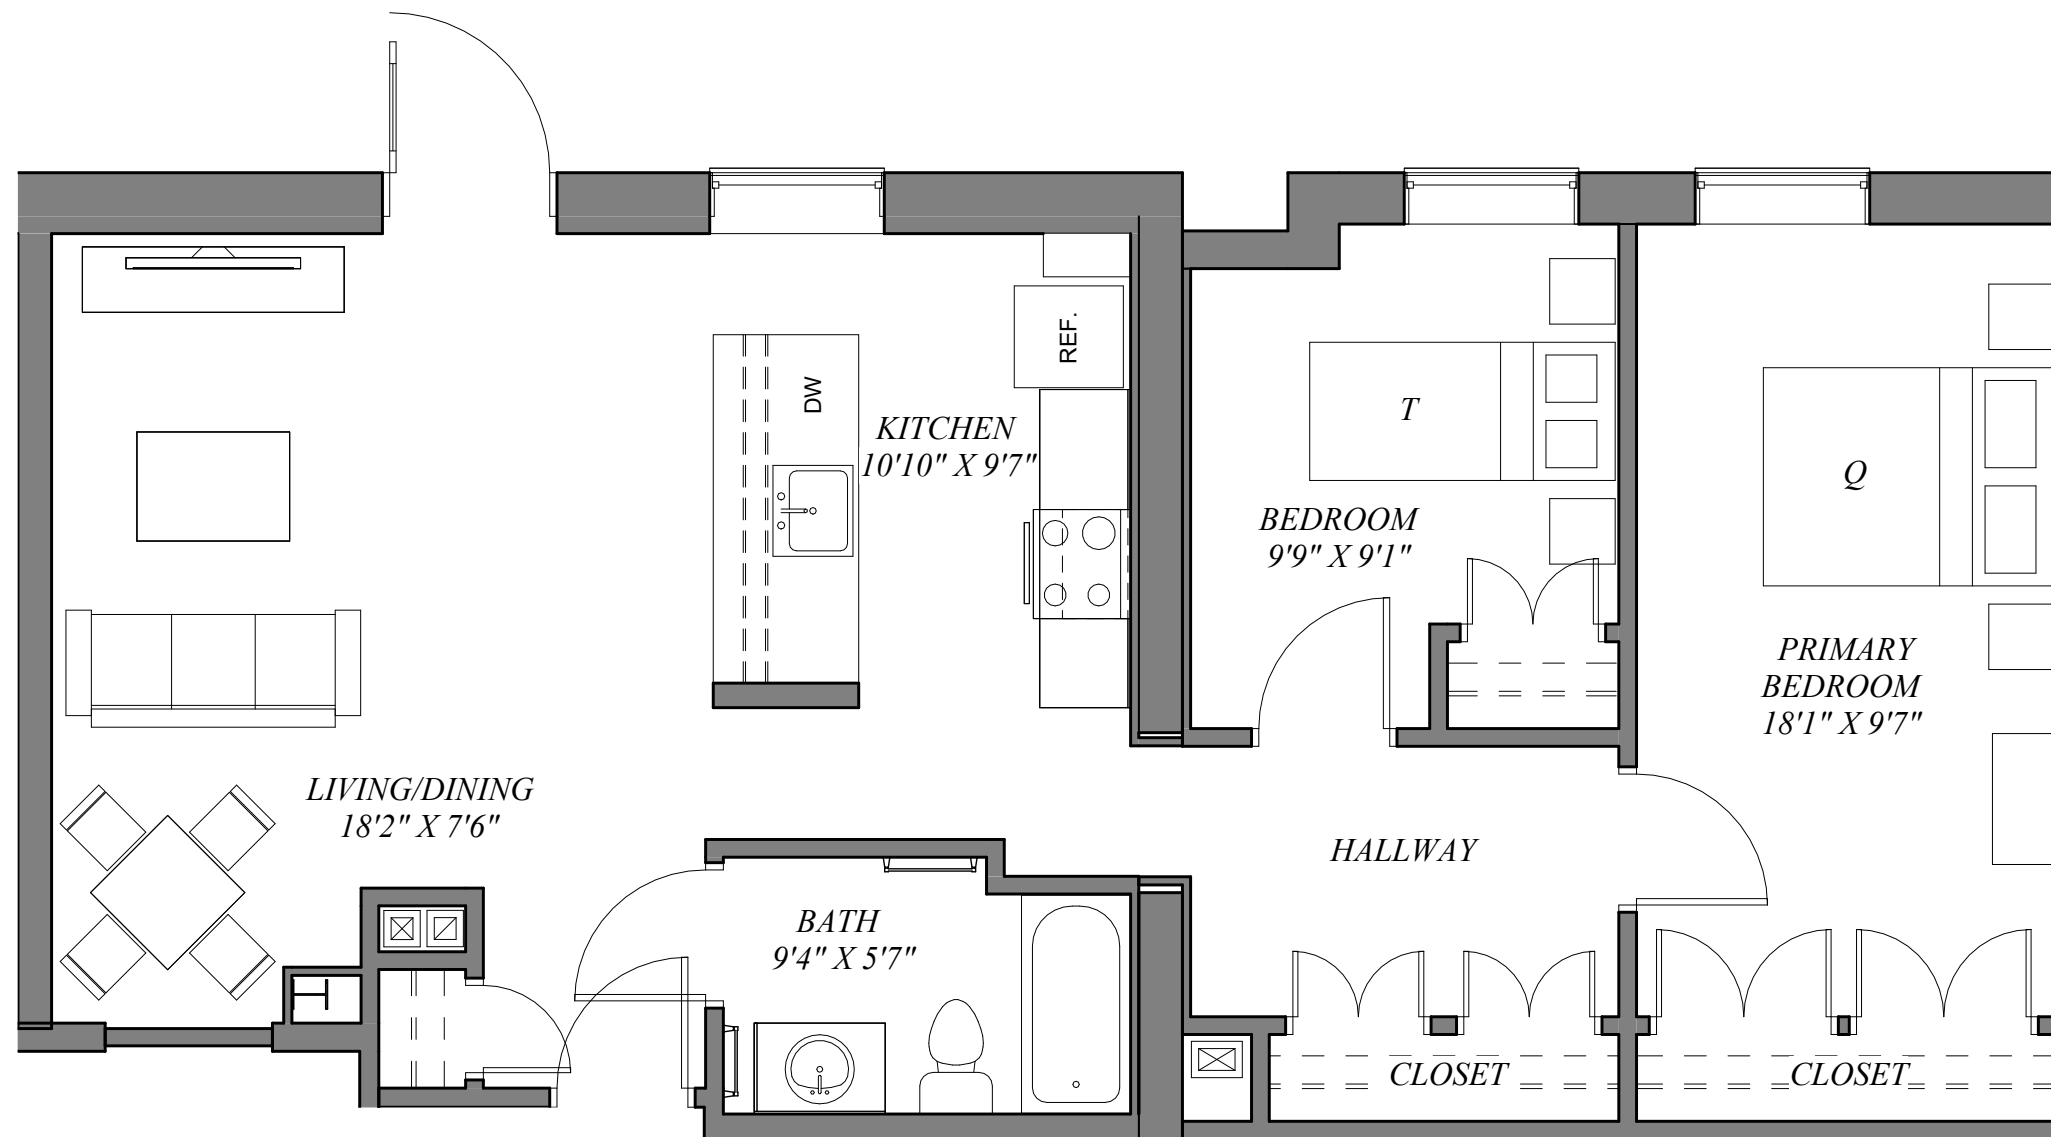

Fairfield, ME

3/16" = 1'-0"

**ARCHETYPE
ARCHITECTS**

Unit 207 - One Bedroom, One Bath - 596 SF

Mountain View Apartments

Fairfield, ME

3/16" = 1'-0"

**ARCHETYPE
ARCHITECTS**

Unit 208 - One Bedroom, One Bath - 561 SF

Mountain View Apartments

Fairfield, ME

3/16" = 1'-0"

**ARCHETYPE
ARCHITECTS**

Unit 209 - Two Bedroom, One Bath - 831 SF

Mountain View Apartments

Fairfield, ME

3/16" = 1'-0"

**ARCHETYPE
ARCHITECTS**

Unit 210 - Two Bedroom, One Bath - 928 SF

Mountain View Apartments
Fairfield, ME

3/16" = 1'-0"
ARCHETYPE
ARCHITECTS

Unit 211 - Two Bedroom, One Bath - 895 SF

Mountain View Apartments