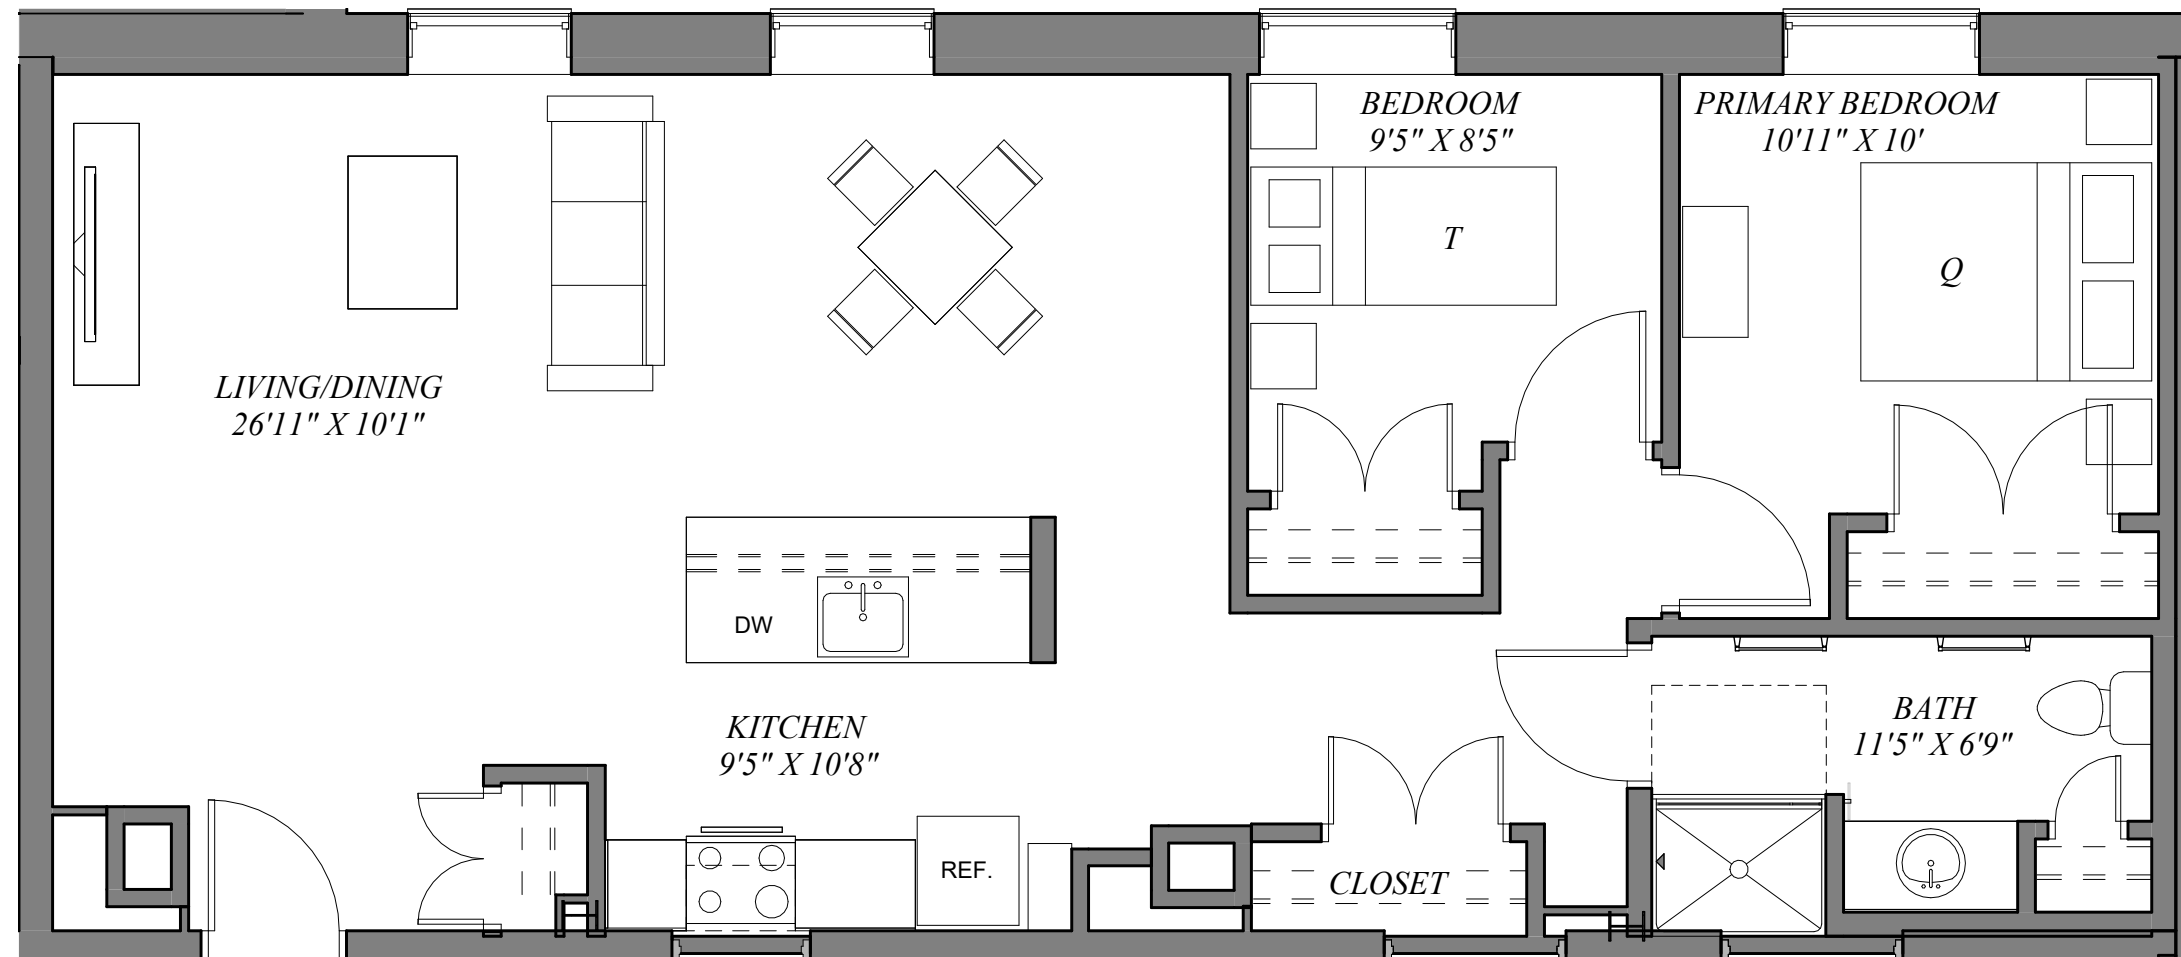

Mountain View Apartments

Fairfield, ME

3/16" = 1'-0"

**ARCHETYPE
ARCHITECTS**

Units 204, 304 - One Bedroom, One Bath - 700 SF

Mountain View Apartments

Fairfield, ME

3/16" = 1'-0"

**ARCHETYPE
ARCHITECTS**

Units 205, 305 - One Bedroom, One Bath - 632 SF

Mountain View Apartments

Fairfield, ME

3/16" = 1'-0"

**ARCHETYPE
ARCHITECTS**

Unit 206 - Two Bedroom, One Bath - 918 SF

Mountain View Apartments

Fairfield, ME

3/16" = 1'-0"

**ARCHETYPE
ARCHITECTS**

Unit 207 - One Bedroom, One Bath - 596 SF

Mountain View Apartments

Fairfield, ME

3/16" = 1'-0"

**ARCHETYPE
ARCHITECTS**

Unit 208 - One Bedroom, One Bath - 561 SF

Mountain View Apartments

Fairfield, ME

3/16" = 1'-0"

**ARCHETYPE
ARCHITECTS**

Unit 209 - Two Bedroom, One Bath - 831 SF

Mountain View Apartments

Fairfield, ME