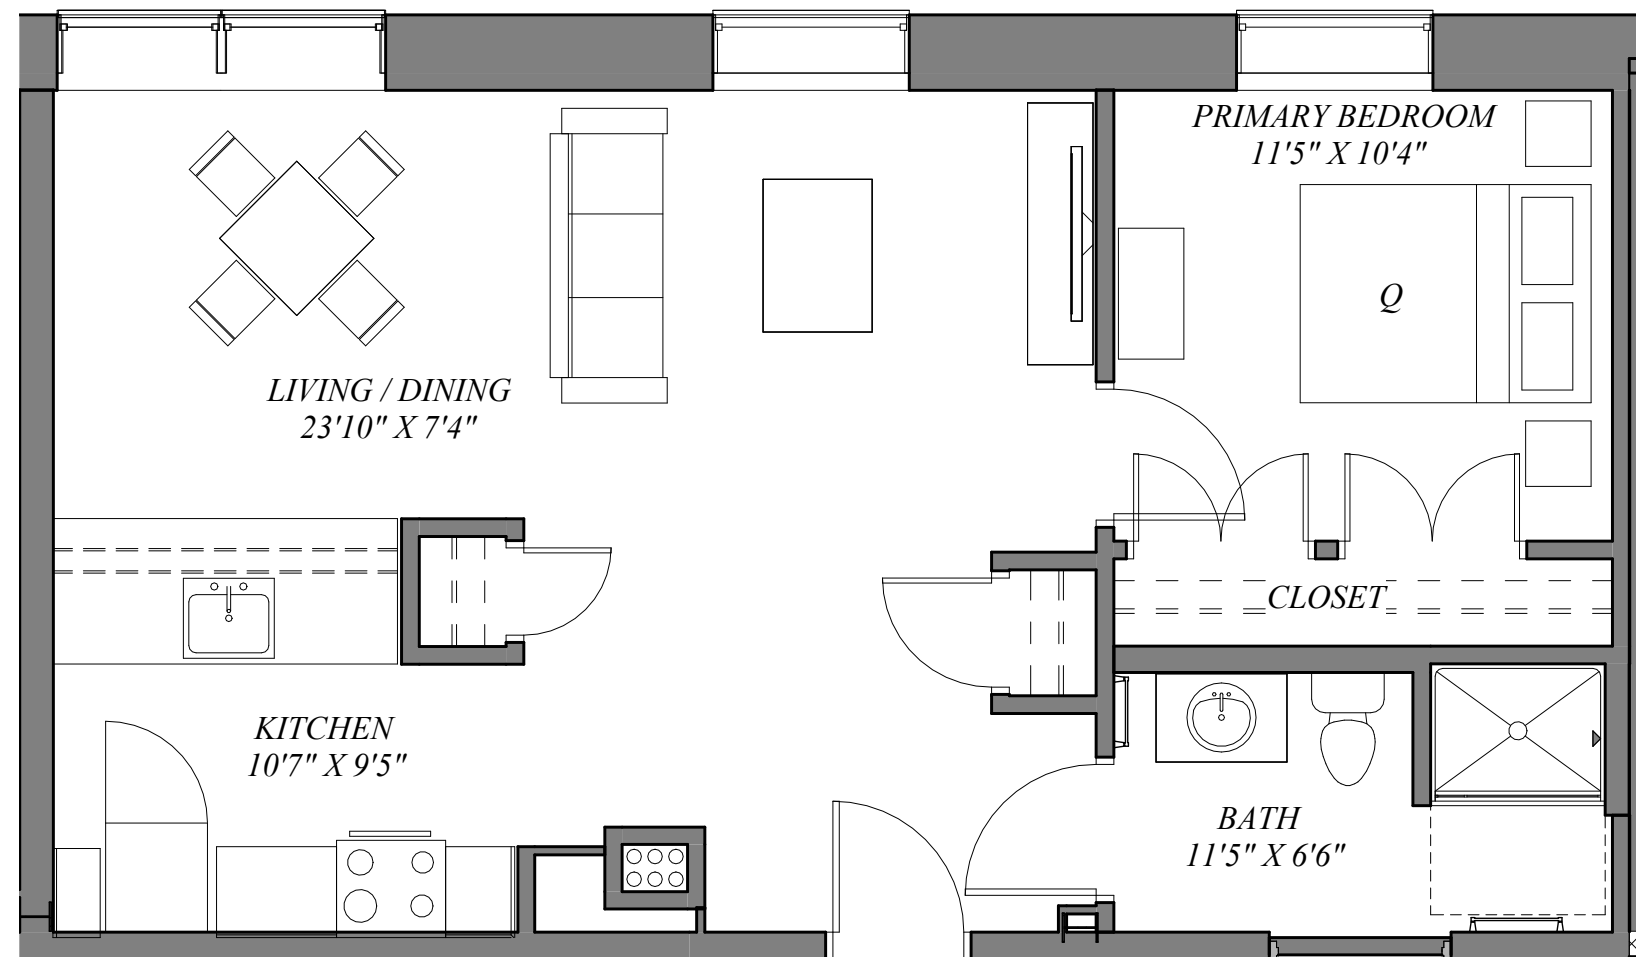

3/16" = 1'-0"

**ARCHETYPE
ARCHITECTS**

Unit 103 - One Bedroom, One Bath - 700 SF

Mountain View Apartments

Fairfield, ME

3/16" = 1'-0"

**ARCHETYPE
ARCHITECTS**

Unit 104 - One Bedroom, One Bath - 665 SF

Mountain View Apartments

Fairfield, ME

3/16" = 1'-0"

**ARCHETYPE
ARCHITECTS**

Unit 105 - One Bedroom, One Bath - 666 SF

Mountain View Apartments

Fairfield, ME

3/16" = 1'-0"

**ARCHETYPE
ARCHITECTS**

Unit 106 - One Bedroom, One Bath - 676 SF

Mountain View Apartments

Fairfield, ME

3/16" = 1'-0"

**ARCHETYPE
ARCHITECTS**

Unit 107 - One Bedroom, One Bathroom - 598

Mountain View Apartments

Fairfield, ME

3/16" = 1'-0"

**ARCHETYPE
ARCHITECTS**

Unit 108 - Two Bedroom, One Bath - 900 SF

Mountain View Apartments

Fairfield, ME

3/16" = 1'-0"

**ARCHETYPE
ARCHITECTS**