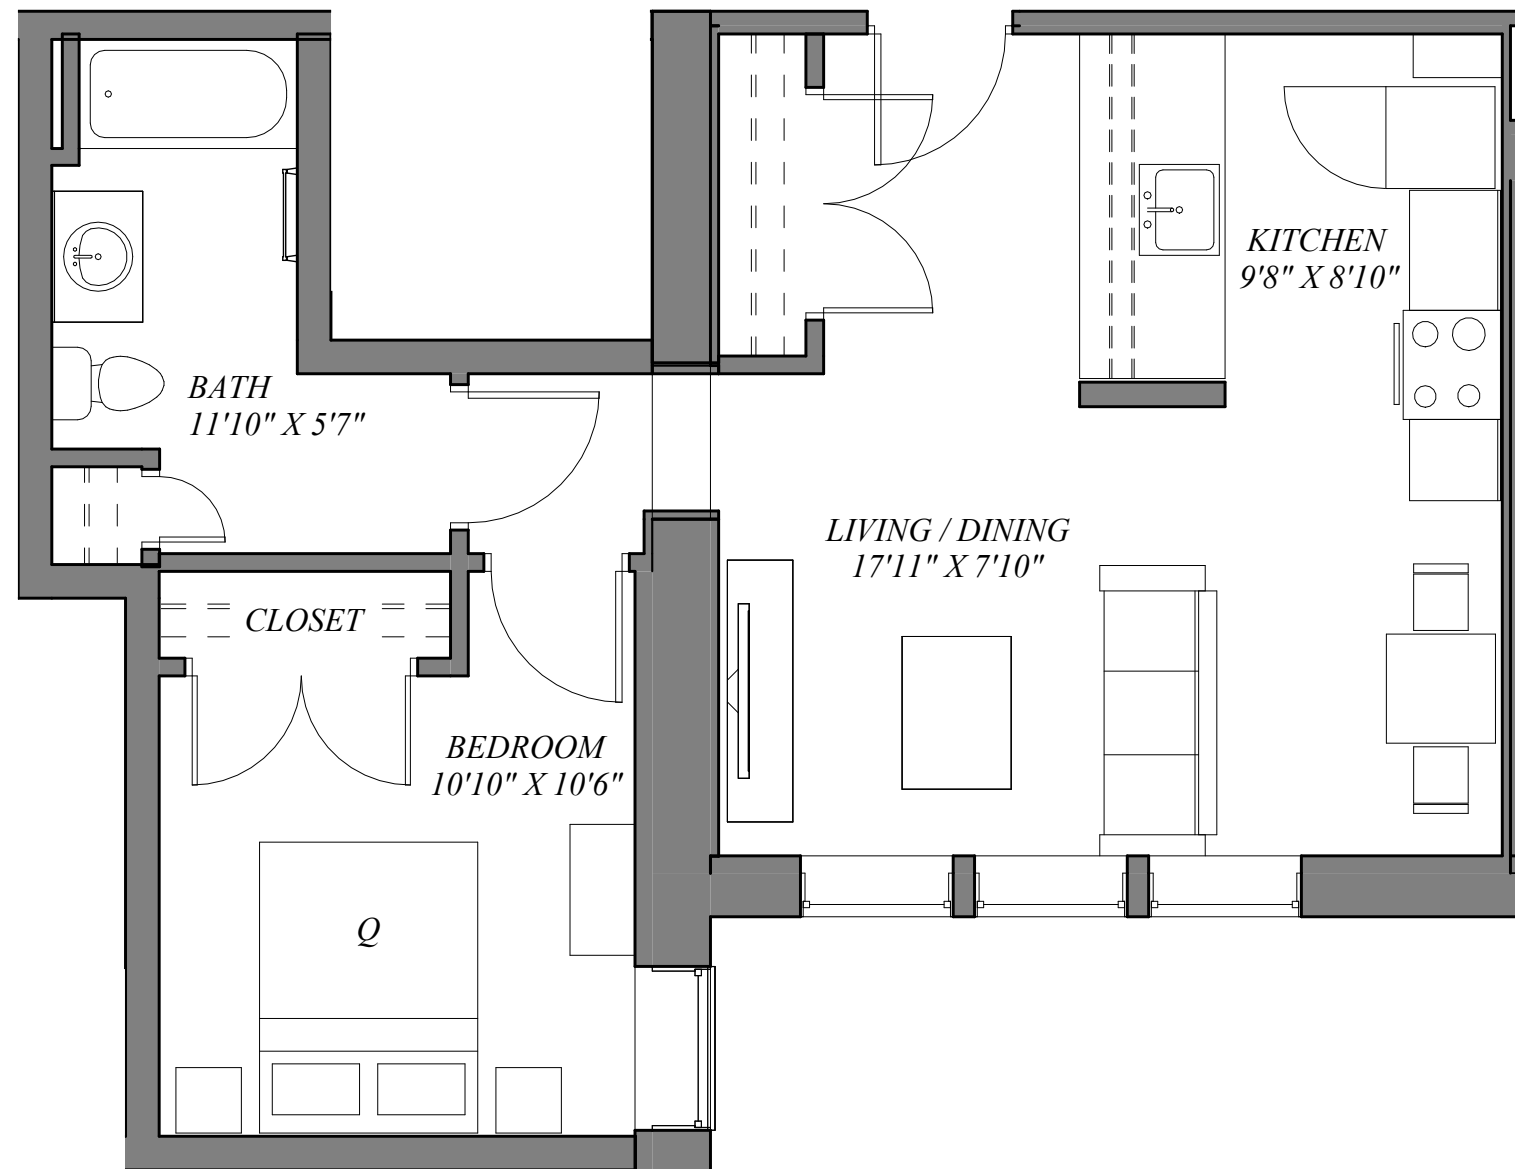

**ARCHETYPE
ARCHITECTS**

Unit 106 - One Bedroom, One Bath - 676 SF

Mountain View Apartments

Fairfield, ME

3/16" = 1'-0"

**ARCHETYPE
ARCHITECTS**

Unit 107 - One Bedroom, One Bathroom - 598

Mountain View Apartments

Fairfield, ME

3/16" = 1'-0"

**ARCHETYPE
ARCHITECTS**

Unit 108 - Two Bedroom, One Bath - 900 SF

Mountain View Apartments

Fairfield, ME

3/16" = 1'-0"

**ARCHETYPE
ARCHITECTS**

Unit 109 - 2 Bedroom, One Bath - 811 SF

Mountain View Apartments

Fairfield, ME

3/16" = 1'-0"

**ARCHETYPE
ARCHITECTS**

Unit 110 - One Bedroom, One Bath - 590 SF

Mountain View Apartments

Fairfield, ME

3/16" = 1'-0"

**ARCHETYPE
ARCHITECTS**

Units 202, 302 - Two Bedroom, One Bath - 857 SF

Mountain View Apartments
 Fairfield, ME

3/16" = 1'-0"

**ARCHETYPE
 ARCHITECTS**

Units 203, 303 - Two Bedroom, One Bath - 793 SF