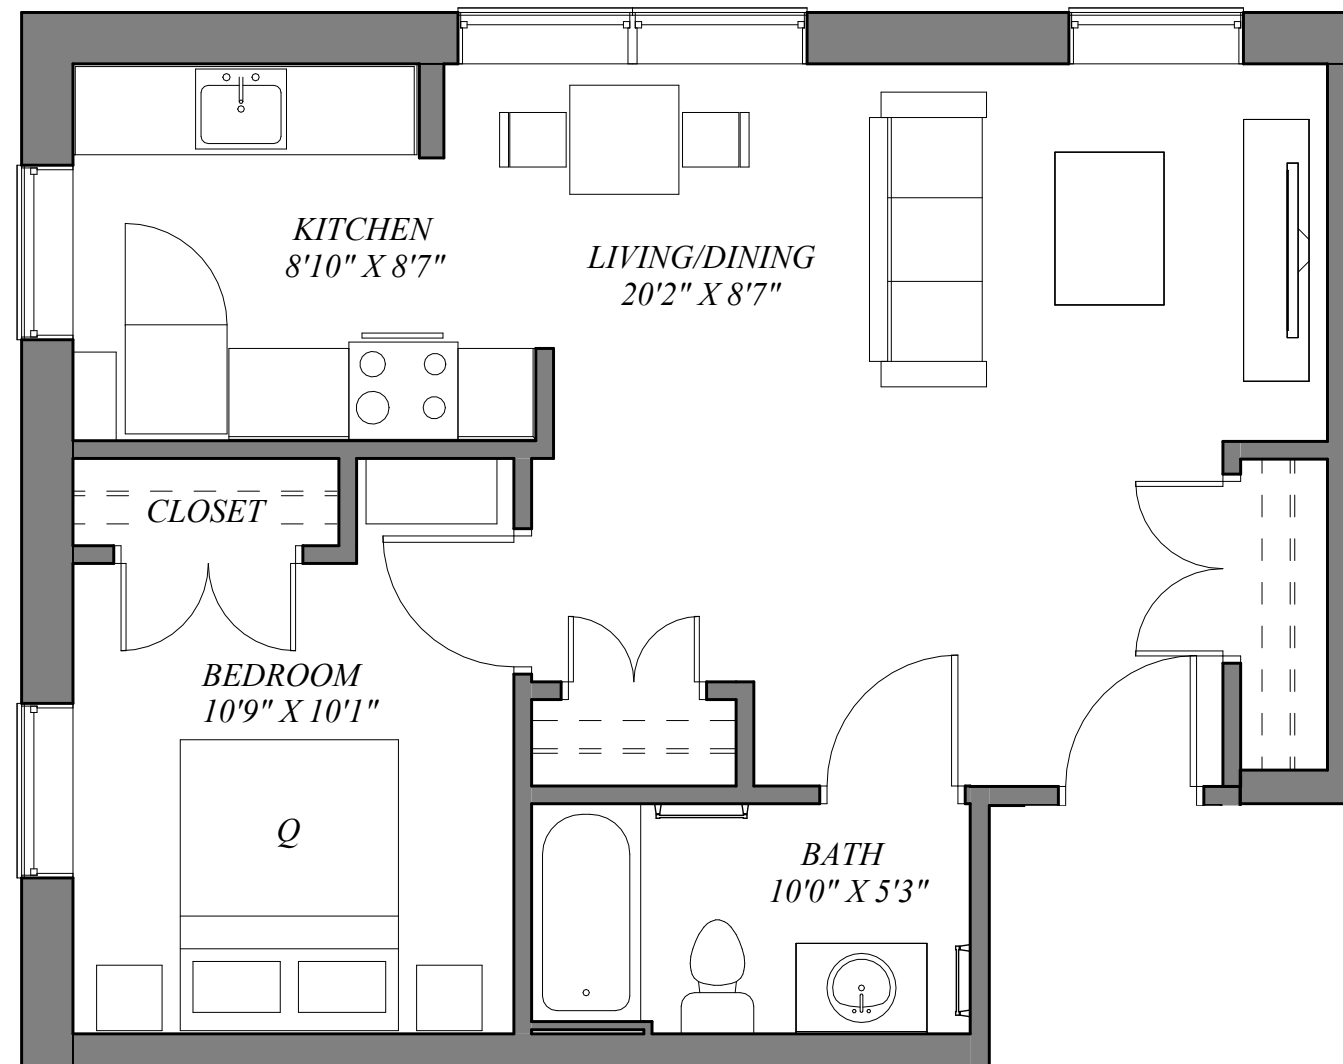

**ARCHETYPE
ARCHITECTS**

Unit 106 - One Bedroom, One Bath - 676 SF

Mountain View Apartments

Fairfield, ME

3/16" = 1'-0"

**ARCHETYPE
ARCHITECTS**

Unit 107 - One Bedroom, One Bathroom - 598

Mountain View Apartments

Fairfield, ME

3/16" = 1'-0"

**ARCHETYPE
ARCHITECTS**

Unit 108 - Two Bedroom, One Bath - 900 SF

Mountain View Apartments

Fairfield, ME

3/16" = 1'-0"

**ARCHETYPE
ARCHITECTS**

Unit 109 - 2 Bedroom, One Bath - 811 SF

Mountain View Apartments

Fairfield, ME

3/16" = 1'-0"

**ARCHETYPE
ARCHITECTS**

Unit 110 - One Bedroom, One Bath - 590 SF

Mountain View Apartments

Fairfield, ME

3/16" = 1'-0"

**ARCHETYPE
ARCHITECTS**

Units 202, 302 - Two Bedroom, One Bath - 857 SF

Mountain View Apartments
 Fairfield, ME

3/16" = 1'-0"

**ARCHETYPE
 ARCHITECTS**

Units 203, 303 - Two Bedroom, One Bath - 793 SF