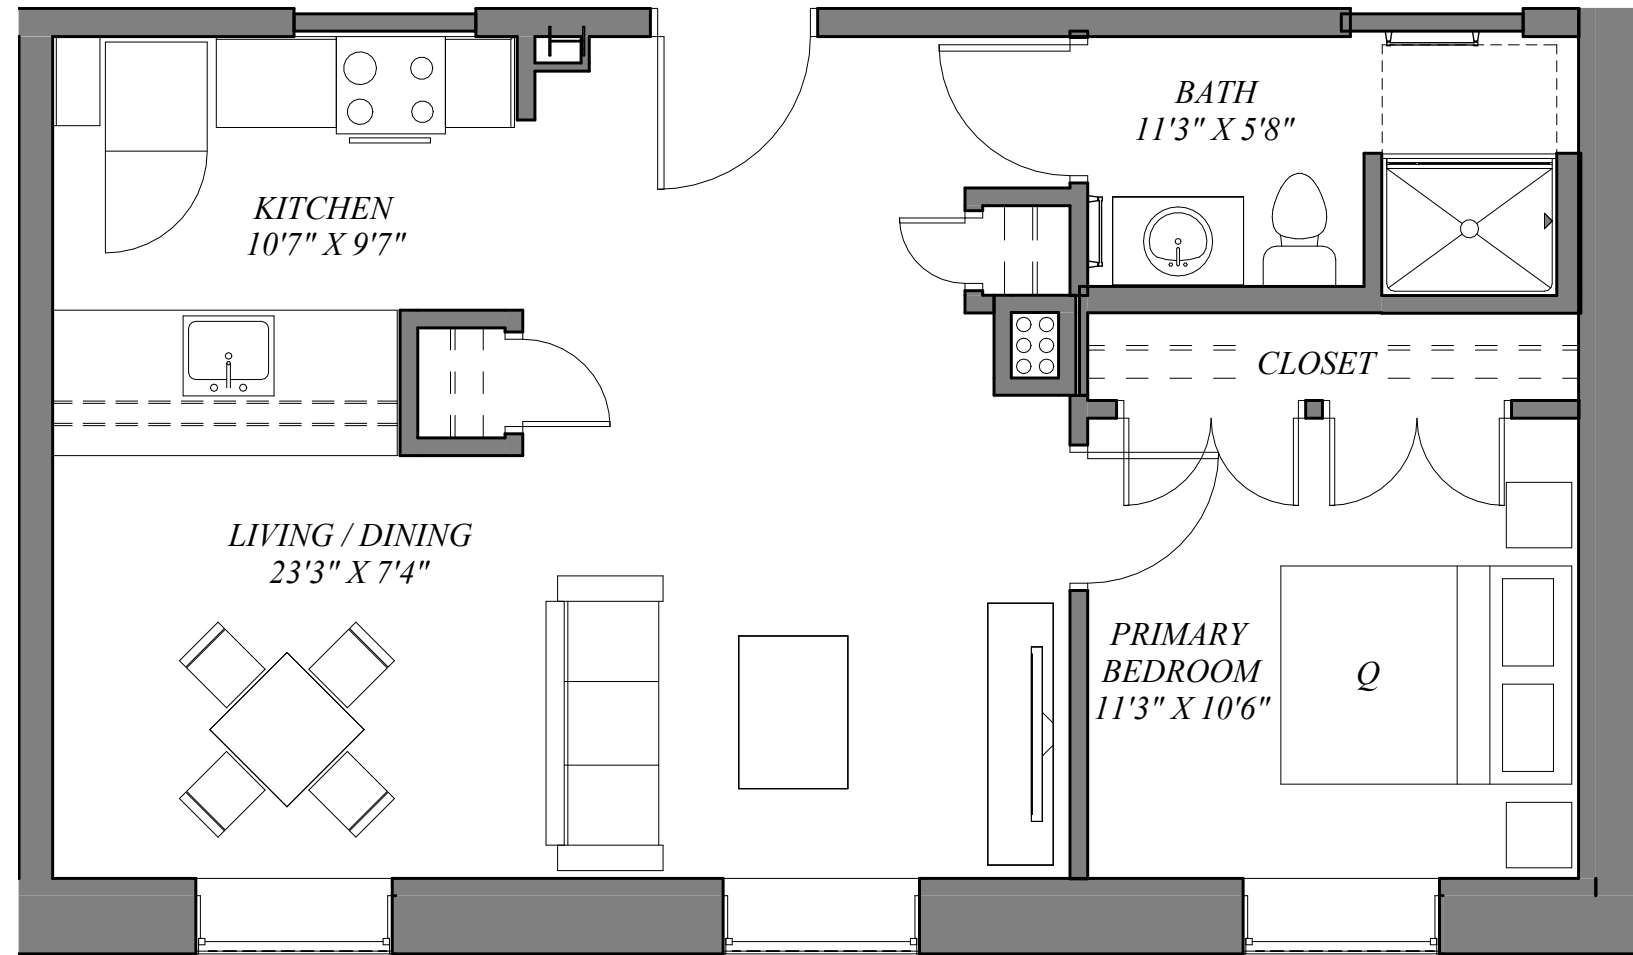

3/16" = 1'-0"

**ARCHETYPE
ARCHITECTS**

Unit 103 - One Bedroom, One Bath - 700 SF

Mountain View Apartments

Fairfield, ME

3/16" = 1'-0"

**ARCHETYPE
ARCHITECTS**

Unit 104 - One Bedroom, One Bath - 665 SF

Mountain View Apartments

Fairfield, ME

3/16" = 1'-0"

**ARCHETYPE
ARCHITECTS**

Unit 105 - One Bedroom, One Bath - 666 SF

Mountain View Apartments

Fairfield, ME

3/16" = 1'-0"

**ARCHETYPE
ARCHITECTS**

Unit 106 - One Bedroom, One Bath - 676 SF

Mountain View Apartments

Fairfield, ME

3/16" = 1'-0"

**ARCHETYPE
ARCHITECTS**

Unit 107 - One Bedroom, One Bathroom - 598

Mountain View Apartments

Fairfield, ME

3/16" = 1'-0"

**ARCHETYPE
ARCHITECTS**

Unit 108 - Two Bedroom, One Bath - 900 SF

Mountain View Apartments

Fairfield, ME

3/16" = 1'-0"

**ARCHETYPE
ARCHITECTS**