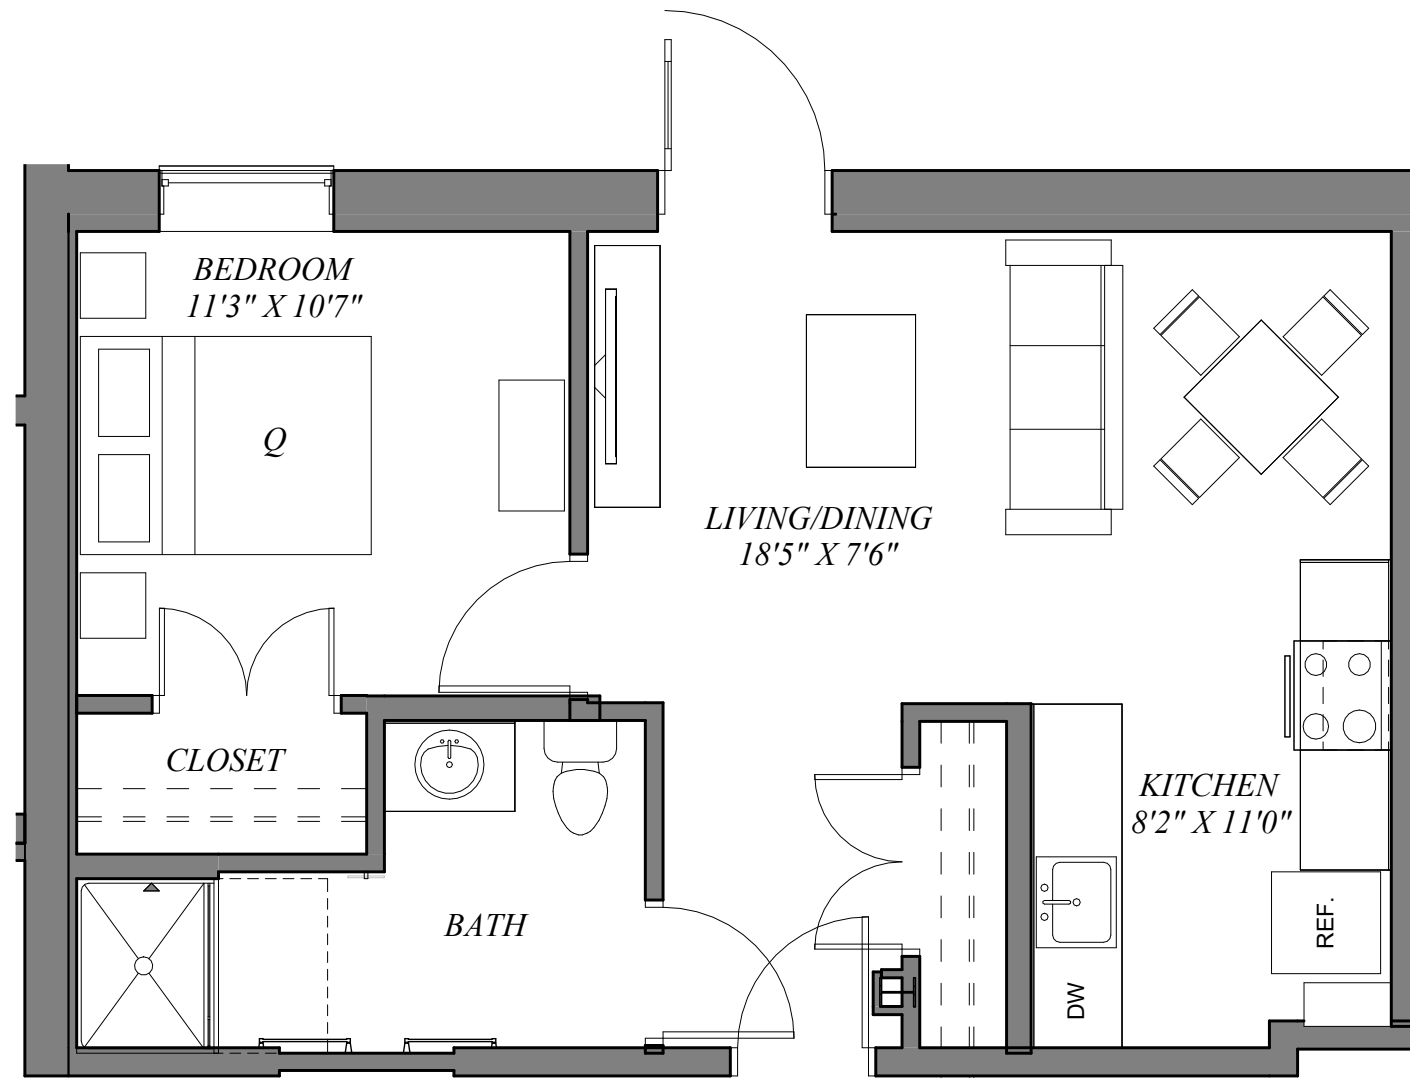

Fairfield, ME

3/16" = 1'-0"

**ARCHETYPE
ARCHITECTS**

Unit 207 - One Bedroom, One Bath - 596 SF

Mountain View Apartments

Fairfield, ME

3/16" = 1'-0"

**ARCHETYPE
ARCHITECTS**

Unit 208 - One Bedroom, One Bath - 561 SF

Mountain View Apartments

Fairfield, ME

3/16" = 1'-0"

**ARCHETYPE
ARCHITECTS**

Unit 209 - Two Bedroom, One Bath - 831 SF

Mountain View Apartments

Fairfield, ME

3/16" = 1'-0"

**ARCHETYPE
ARCHITECTS**

Unit 210 - Two Bedroom, One Bath - 928 SF

Mountain View Apartments
Fairfield, ME

3/16" = 1'-0"
ARCHETYPE
ARCHITECTS

Unit 211 - Two Bedroom, One Bath - 895 SF

Mountain View Apartments