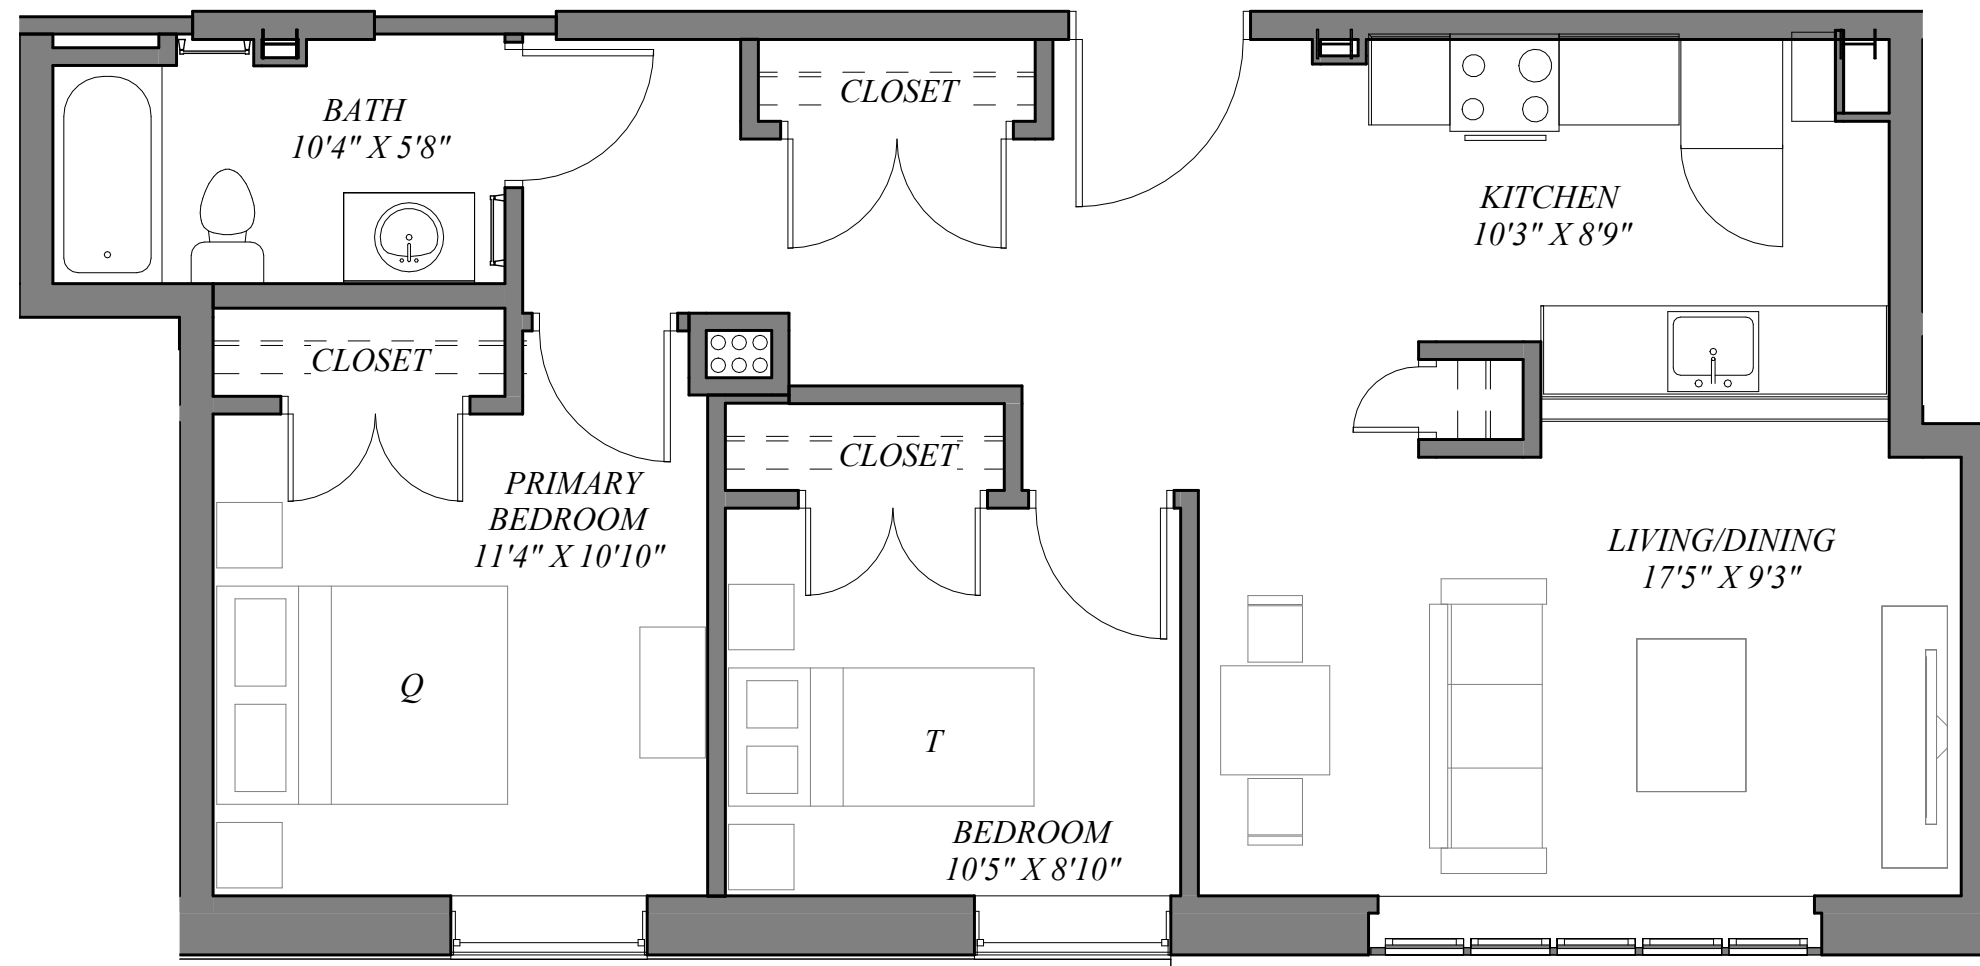

Unit 109 - 2 Bedroom, One Bath - 811 SF

Mountain View Apartments

Fairfield, ME

3/16" = 1'-0"

**ARCHETYPE
ARCHITECTS**

Unit 110 - One Bedroom, One Bath - 590 SF

Mountain View Apartments

Fairfield, ME

3/16" = 1'-0"

**ARCHETYPE
ARCHITECTS**

Units 202, 302 - Two Bedroom, One Bath - 857 SF

Mountain View Apartments
 Fairfield, ME

3/16" = 1'-0"

**ARCHETYPE
 ARCHITECTS**

Units 203, 303 - Two Bedroom, One Bath - 793 SF

Mountain View Apartments

Fairfield, ME

3/16" = 1'-0"

**ARCHETYPE
ARCHITECTS**

Units 204, 304 - One Bedroom, One Bath - 700 SF

Mountain View Apartments

Fairfield, ME

3/16" = 1'-0"

**ARCHETYPE
ARCHITECTS**

Units 205, 305 - One Bedroom, One Bath - 632 SF

Mountain View Apartments

Fairfield, ME

3/16" = 1'-0"

**ARCHETYPE
ARCHITECTS**

Unit 206 - Two Bedroom, One Bath - 918 SF

Mountain View Apartments