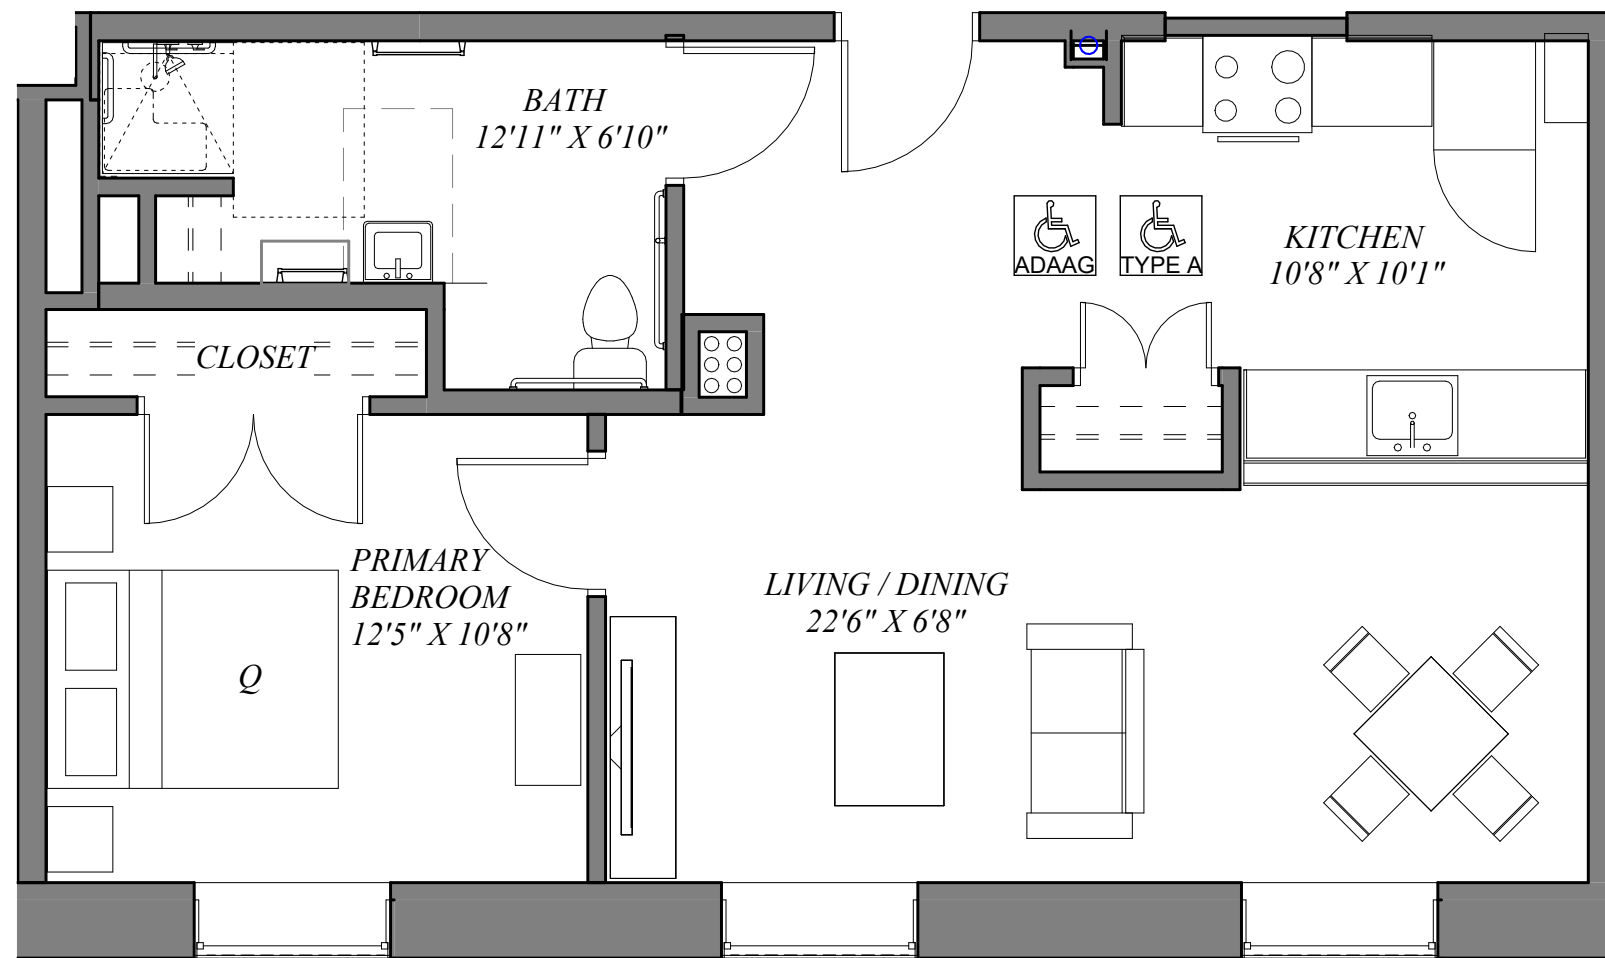

3/16" = 1'-0"

**ARCHETYPE
ARCHITECTS**

Unit 103 - One Bedroom, One Bath - 700 SF

Mountain View Apartments

Fairfield, ME

3/16" = 1'-0"

**ARCHETYPE
ARCHITECTS**

Unit 104 - One Bedroom, One Bath - 665 SF

Mountain View Apartments

Fairfield, ME

3/16" = 1'-0"

**ARCHETYPE
ARCHITECTS**

Unit 105 - One Bedroom, One Bath - 666 SF

Mountain View Apartments

Fairfield, ME

3/16" = 1'-0"

**ARCHETYPE
ARCHITECTS**

Unit 106 - One Bedroom, One Bath - 676 SF

Mountain View Apartments

Fairfield, ME

3/16" = 1'-0"

**ARCHETYPE
ARCHITECTS**

Unit 107 - One Bedroom, One Bathroom - 598

Mountain View Apartments

Fairfield, ME

3/16" = 1'-0"

**ARCHETYPE
ARCHITECTS**

Unit 108 - Two Bedroom, One Bath - 900 SF

Mountain View Apartments

Fairfield, ME

3/16" = 1'-0"

**ARCHETYPE
ARCHITECTS**