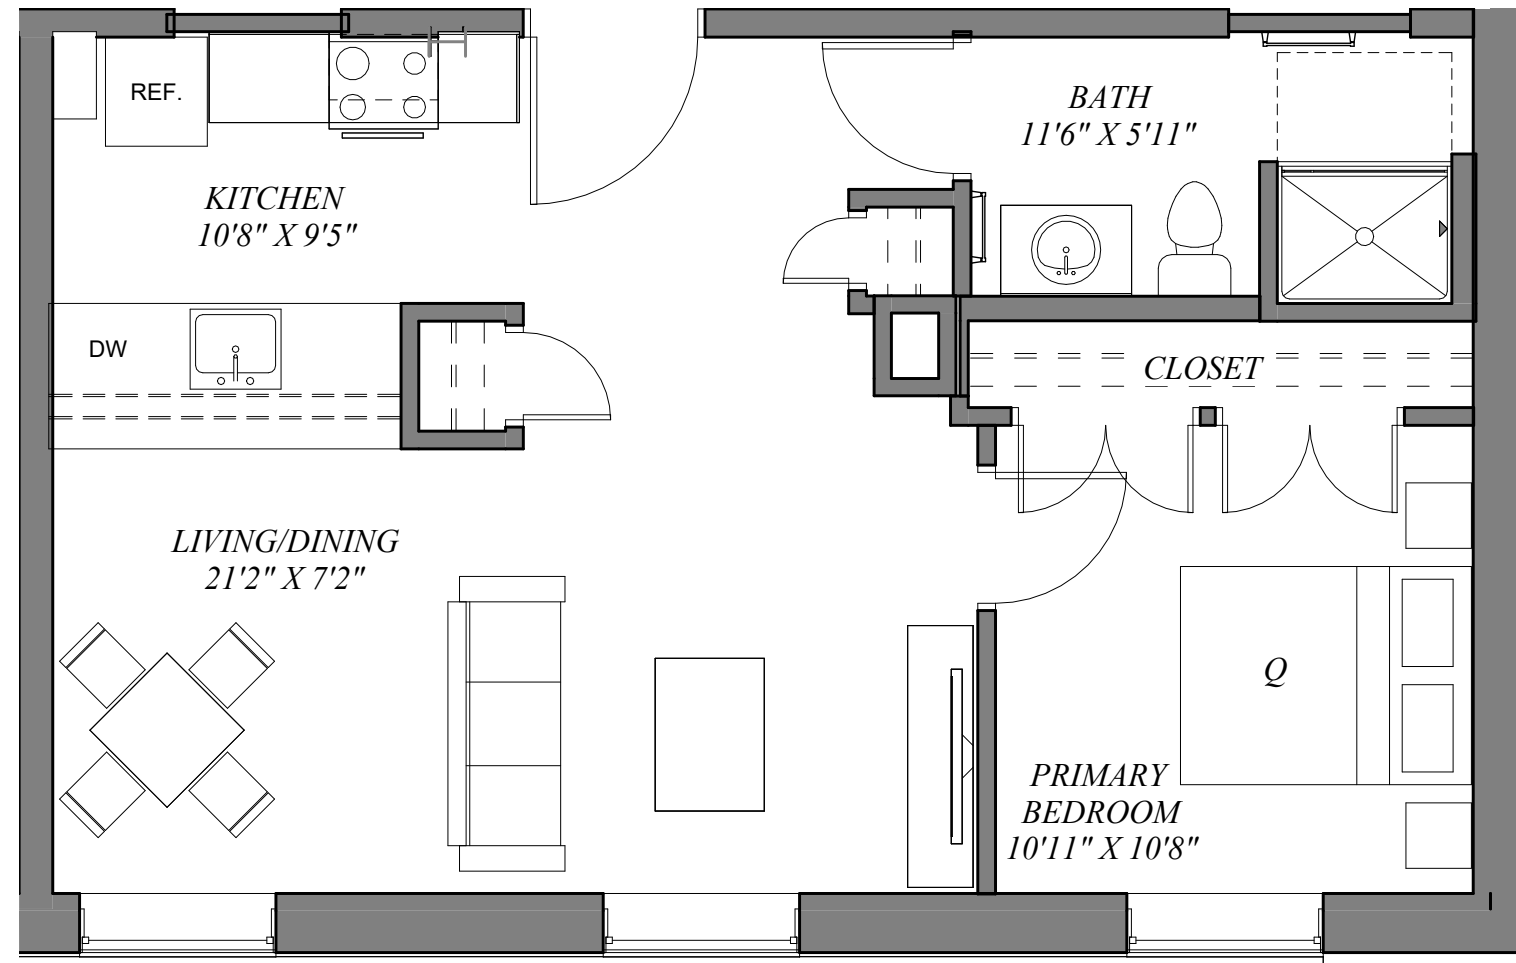

3/16" = 1'-0"

**ARCHETYPE
ARCHITECTS**

Units 202, 302 - Two Bedroom, One Bath - 857 SF

Mountain View Apartments
 Fairfield, ME

3/16" = 1'-0"

**ARCHETYPE
 ARCHITECTS**

Units 203, 303 - Two Bedroom, One Bath - 793 SF

Mountain View Apartments

Fairfield, ME

3/16" = 1'-0"

**ARCHETYPE
ARCHITECTS**

Units 204, 304 - One Bedroom, One Bath - 700 SF

Mountain View Apartments

Fairfield, ME

3/16" = 1'-0"

**ARCHETYPE
ARCHITECTS**

Units 205, 305 - One Bedroom, One Bath - 632 SF

Mountain View Apartments

Fairfield, ME

3/16" = 1'-0"

**ARCHETYPE
ARCHITECTS**

Unit 206 - Two Bedroom, One Bath - 918 SF

Mountain View Apartments

Fairfield, ME

3/16" = 1'-0"

**ARCHETYPE
ARCHITECTS**

Unit 207 - One Bedroom, One Bath - 596 SF

Mountain View Apartments

Fairfield, ME

3/16" = 1'-0"

**ARCHETYPE
ARCHITECTS**