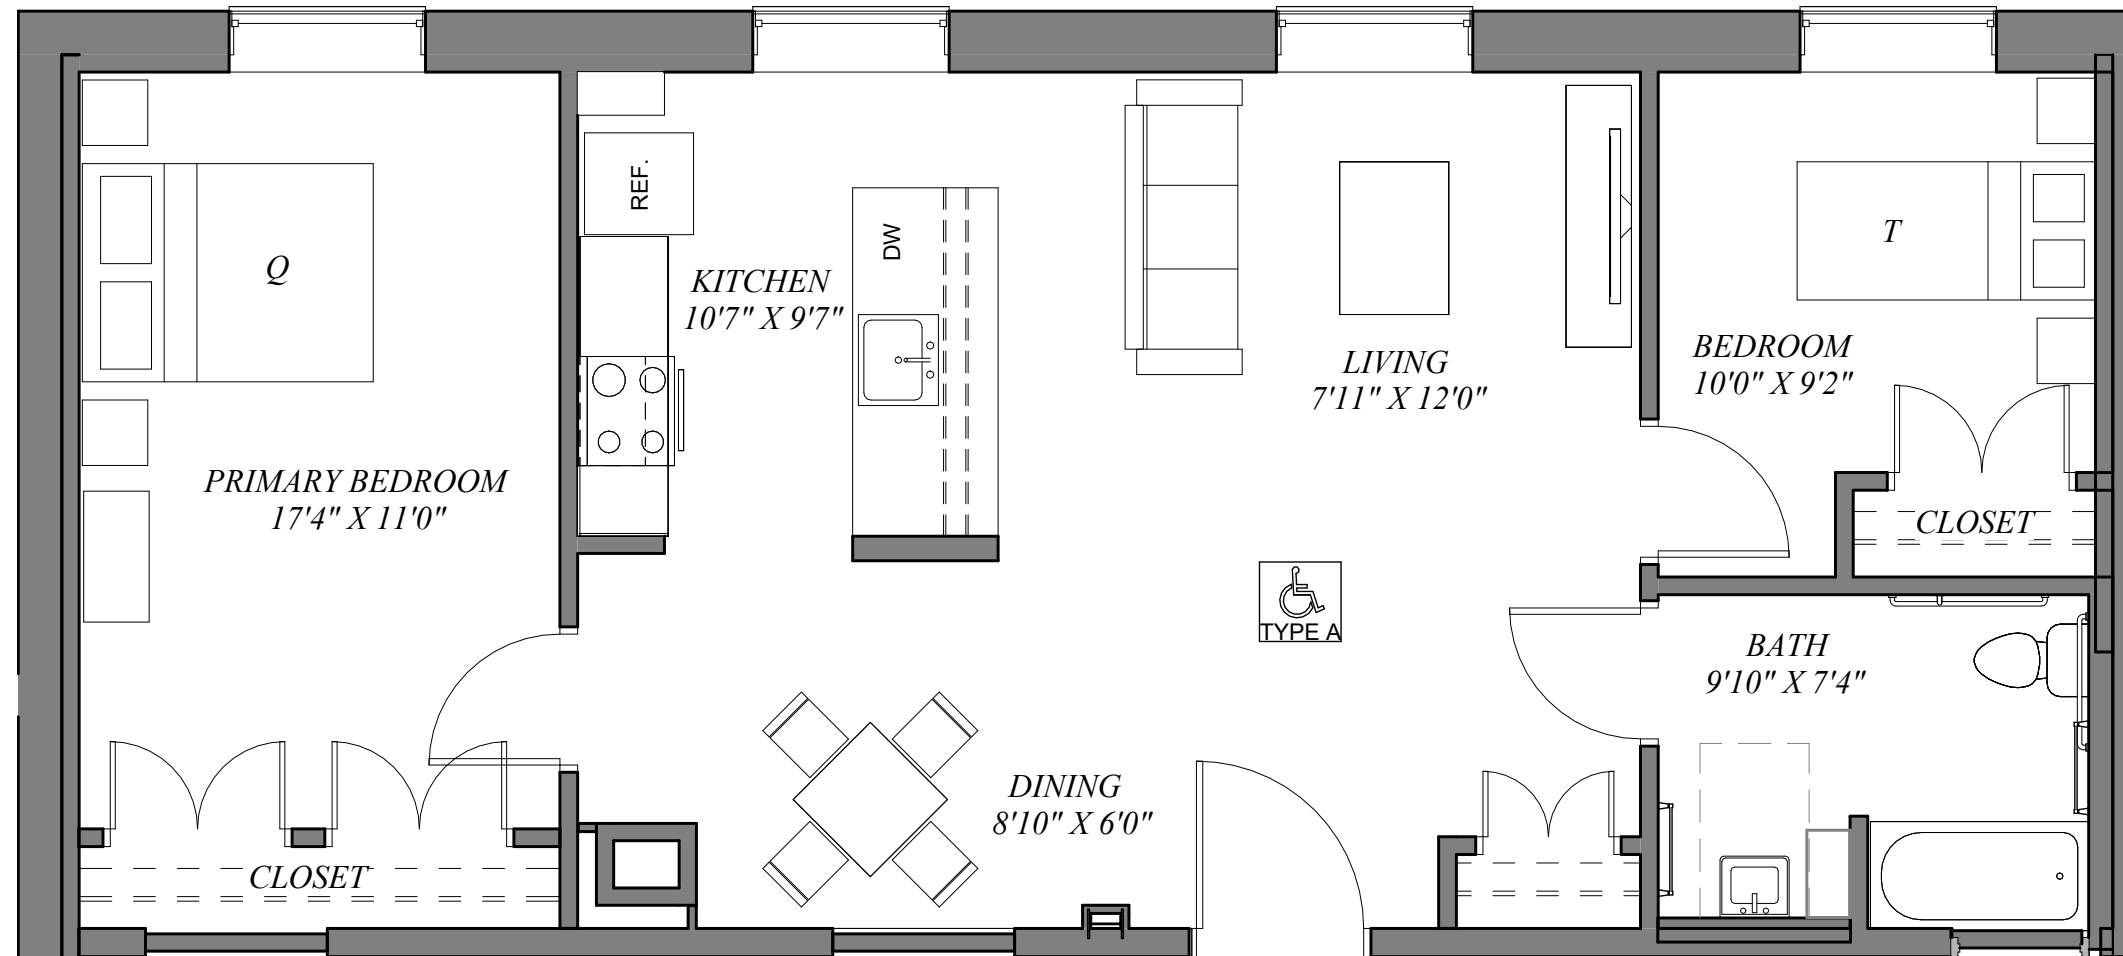

Unit 208 - One Bedroom, One Bath - 561 SF

Mountain View Apartments

Fairfield, ME

3/16" = 1'-0"

**ARCHETYPE
ARCHITECTS**

Unit 209 - Two Bedroom, One Bath - 831 SF

Mountain View Apartments

Fairfield, ME

3/16" = 1'-0"

**ARCHETYPE
ARCHITECTS**

Unit 210 - Two Bedroom, One Bath - 928 SF

Mountain View Apartments
Fairfield, ME

3/16" = 1'-0"
ARCHETYPE
ARCHITECTS

Unit 211 - Two Bedroom, One Bath - 895 SF

Mountain View Apartments

Fairfield, ME

3/16" = 1'-0"

**ARCHETYPE
ARCHITECTS**

Unit 301 - Two Bedroom, One Bath - 900 SF

Mountain View Apartments

Fairfield, ME

3/16" = 1'-0"

**ARCHETYPE
ARCHITECTS**