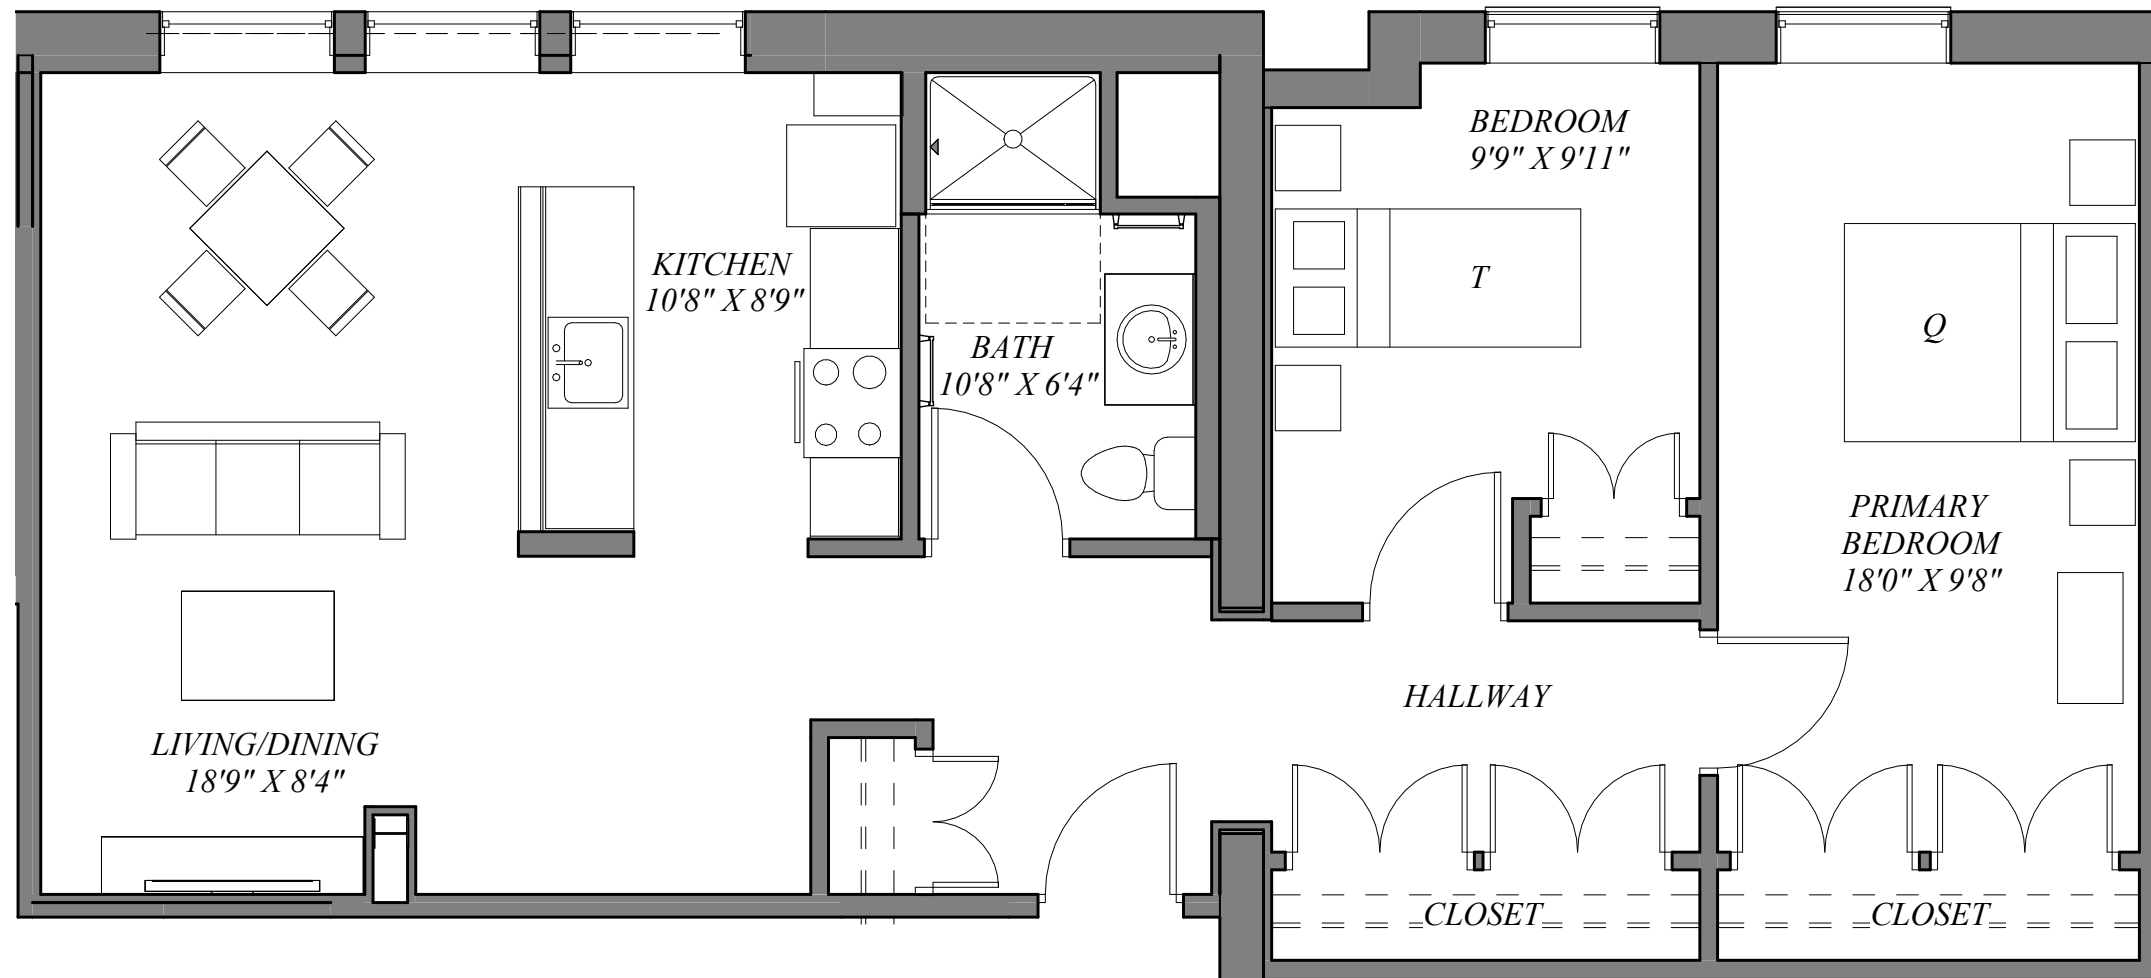

**ARCHETYPE
ARCHITECTS**

Unit 106 - One Bedroom, One Bath - 676 SF

Mountain View Apartments

Fairfield, ME

3/16" = 1'-0"

**ARCHETYPE
ARCHITECTS**

Unit 107 - One Bedroom, One Bathroom - 598

Mountain View Apartments

Fairfield, ME

3/16" = 1'-0"

**ARCHETYPE
ARCHITECTS**

Unit 108 - Two Bedroom, One Bath - 900 SF

Mountain View Apartments

Fairfield, ME

3/16" = 1'-0"

**ARCHETYPE
ARCHITECTS**

Unit 109 - 2 Bedroom, One Bath - 811 SF

Mountain View Apartments

Fairfield, ME

3/16" = 1'-0"

**ARCHETYPE
ARCHITECTS**

Unit 110 - One Bedroom, One Bath - 590 SF

Mountain View Apartments

Fairfield, ME