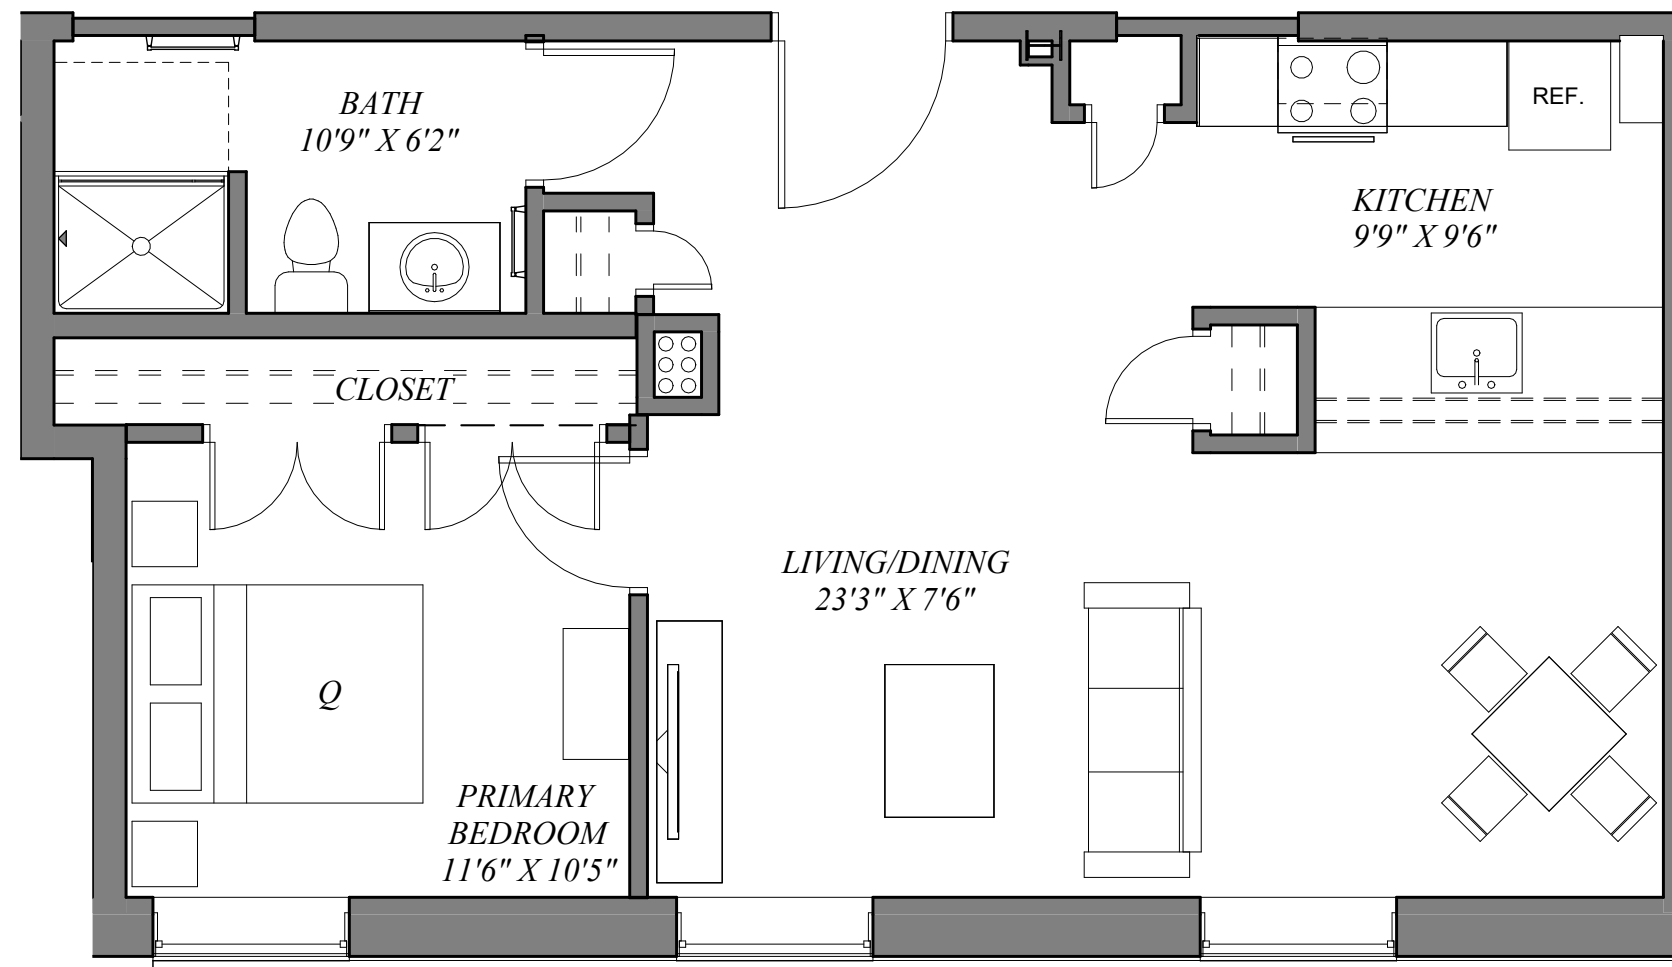

Unit 109 - 2 Bedroom, One Bath - 811 SF

Mountain View Apartments

Fairfield, ME

3/16" = 1'-0"

**ARCHETYPE
ARCHITECTS**

Unit 110 - One Bedroom, One Bath - 590 SF

Mountain View Apartments

Fairfield, ME

3/16" = 1'-0"

**ARCHETYPE
ARCHITECTS**

Units 202, 302 - Two Bedroom, One Bath - 857 SF

Mountain View Apartments
 Fairfield, ME

3/16" = 1'-0"

**ARCHETYPE
 ARCHITECTS**

Units 203, 303 - Two Bedroom, One Bath - 793 SF

Mountain View Apartments

Fairfield, ME

3/16" = 1'-0"

**ARCHETYPE
ARCHITECTS**

Units 204, 304 - One Bedroom, One Bath - 700 SF

Mountain View Apartments

Fairfield, ME

3/16" = 1'-0"

**ARCHETYPE
ARCHITECTS**

Units 205, 305 - One Bedroom, One Bath - 632 SF

Mountain View Apartments

Fairfield, ME

3/16" = 1'-0"

**ARCHETYPE
ARCHITECTS**

Unit 206 - Two Bedroom, One Bath - 918 SF

Mountain View Apartments