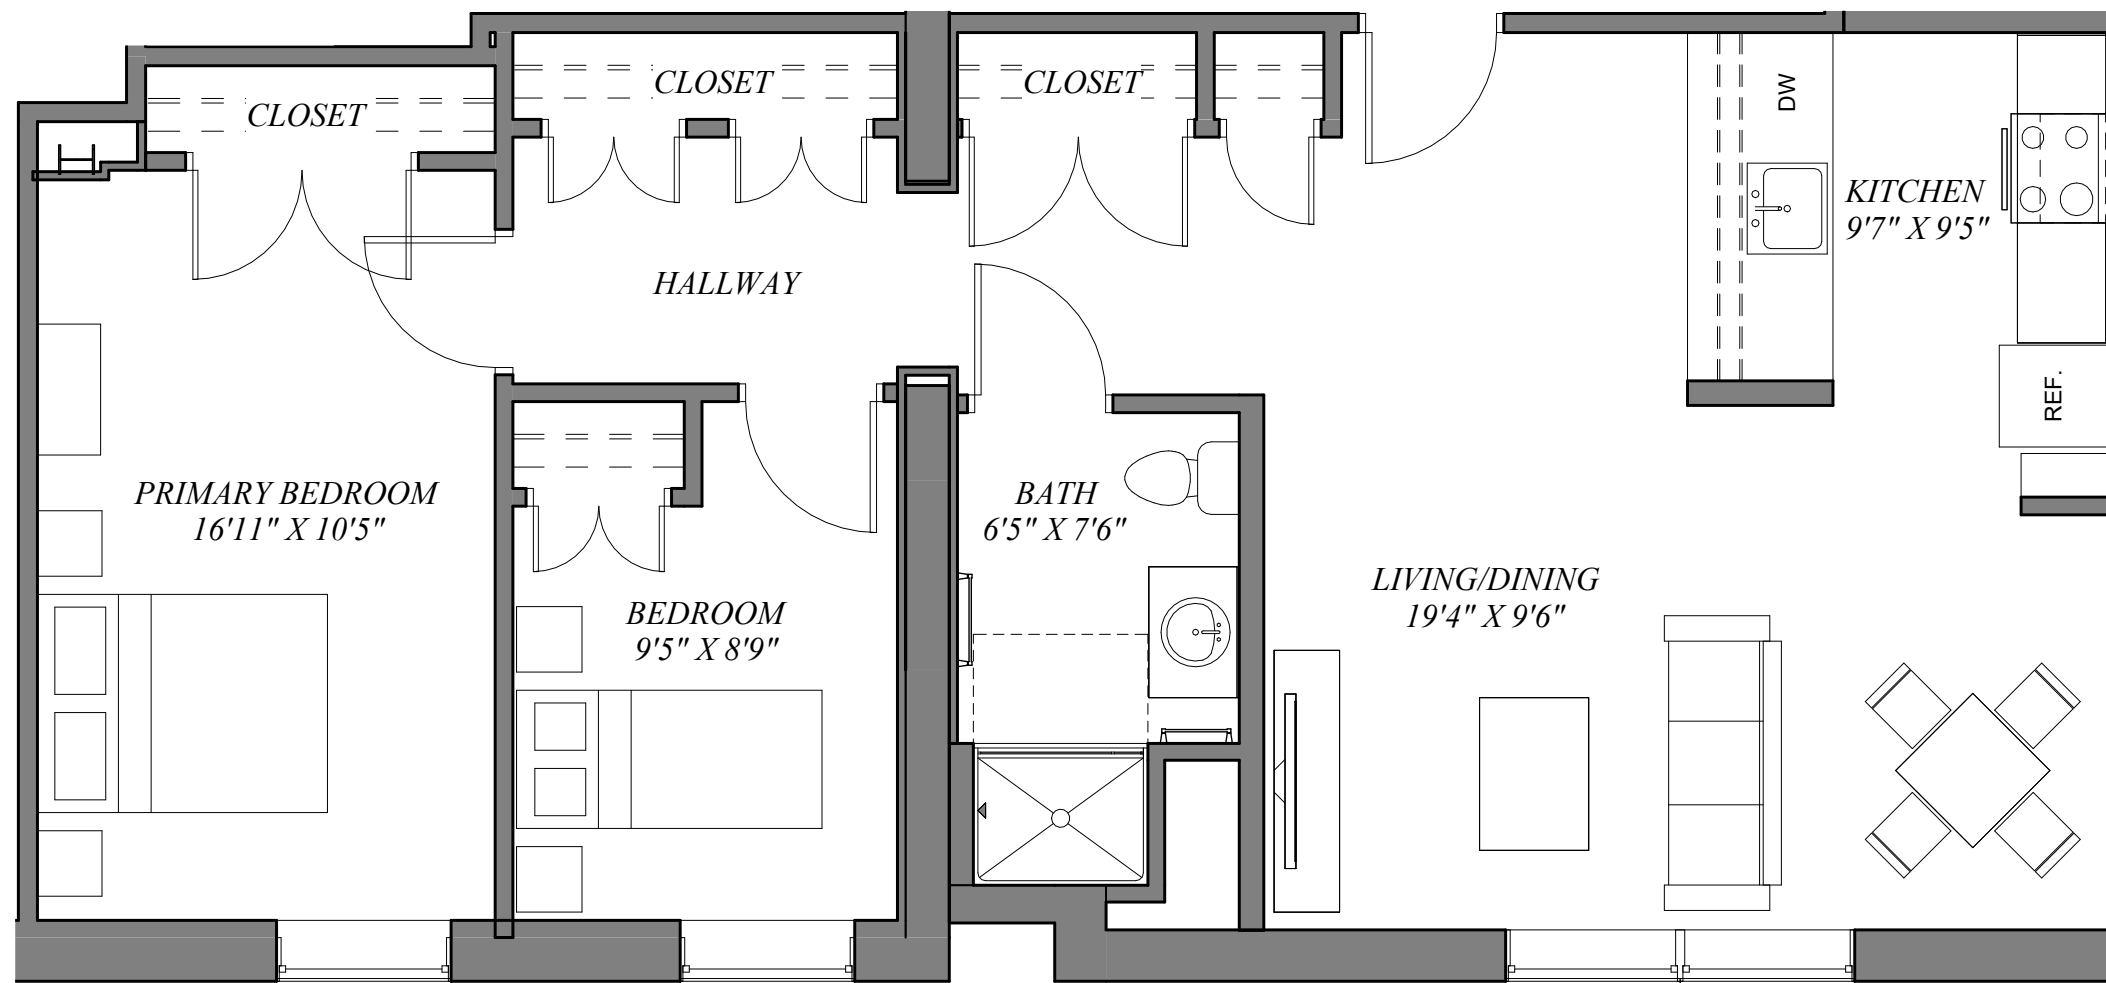

Fairfield, ME

3/16" = 1'-0"

**ARCHETYPE
ARCHITECTS**

Unit 207 - One Bedroom, One Bath - 596 SF

Mountain View Apartments

Fairfield, ME

3/16" = 1'-0"

**ARCHETYPE
ARCHITECTS**

Unit 208 - One Bedroom, One Bath - 561 SF

Mountain View Apartments

Fairfield, ME

3/16" = 1'-0"

**ARCHETYPE
ARCHITECTS**

Unit 209 - Two Bedroom, One Bath - 831 SF

Mountain View Apartments

Fairfield, ME

3/16" = 1'-0"

**ARCHETYPE
ARCHITECTS**

Unit 210 - Two Bedroom, One Bath - 928 SF

Mountain View Apartments
Fairfield, ME

3/16" = 1'-0"
ARCHETYPE
ARCHITECTS

Unit 211 - Two Bedroom, One Bath - 895 SF

Mountain View Apartments

Fairfield, ME

3/16" = 1'-0"

**ARCHETYPE
ARCHITECTS**

Unit 301 - Two Bedroom, One Bath - 900 SF

Mountain View Apartments

Fairfield, ME

3/16" = 1'-0"

**ARCHETYPE
ARCHITECTS**