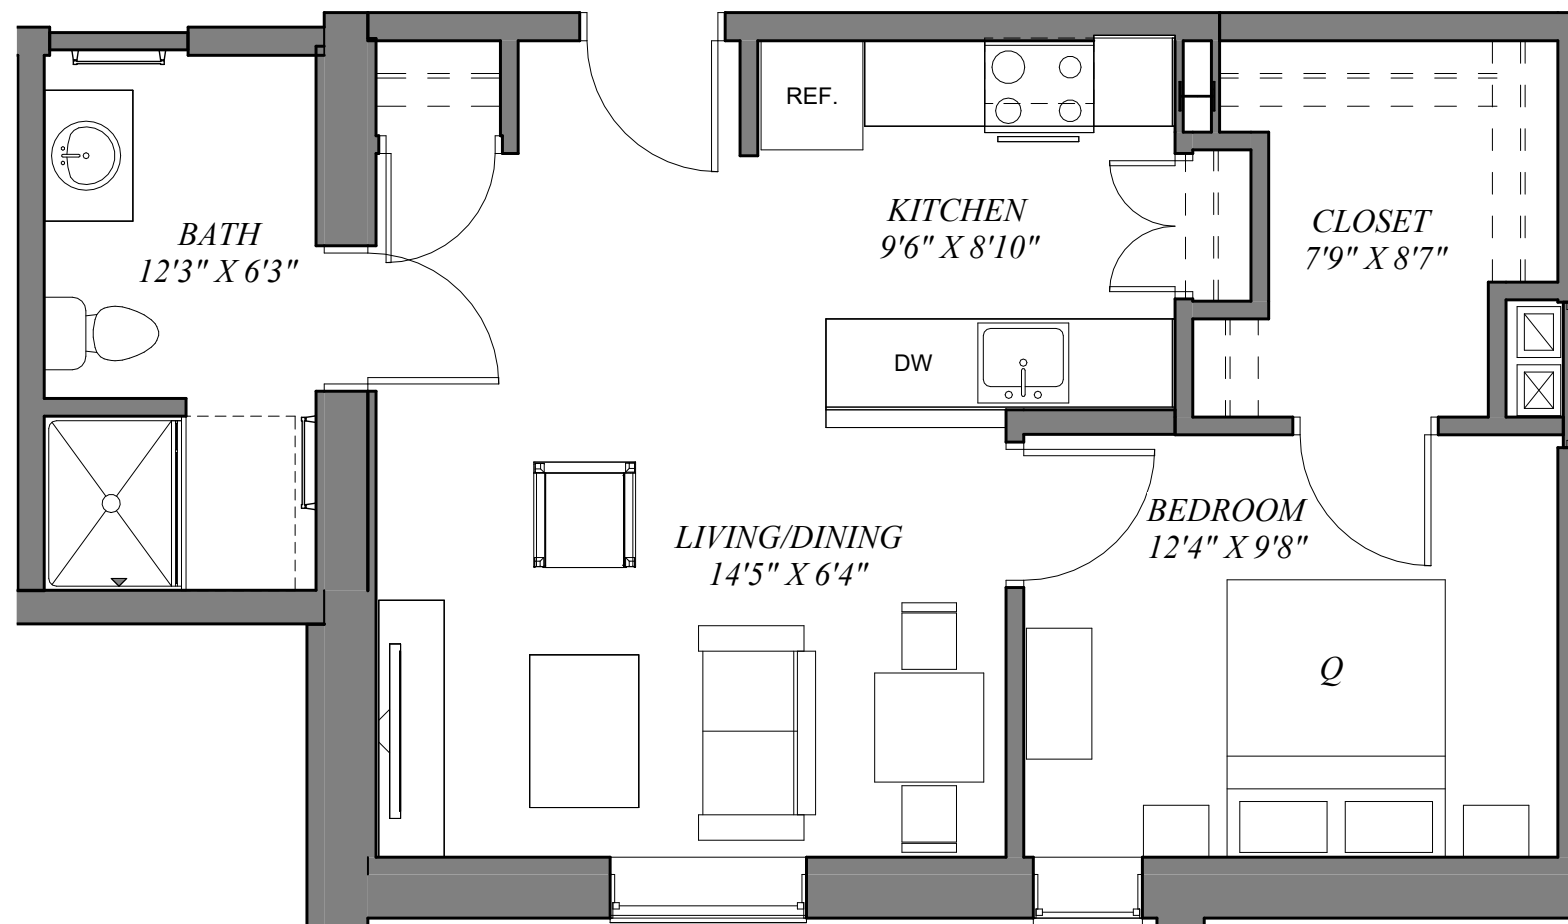

Mountain View Apartments

Fairfield, ME

3/16" = 1'-0"

**ARCHETYPE
ARCHITECTS**

Units 204, 304 - One Bedroom, One Bath - 700 SF

Mountain View Apartments

Fairfield, ME

3/16" = 1'-0"

**ARCHETYPE
ARCHITECTS**

Units 205, 305 - One Bedroom, One Bath - 632 SF

Mountain View Apartments

Fairfield, ME

3/16" = 1'-0"

**ARCHETYPE
ARCHITECTS**

Unit 206 - Two Bedroom, One Bath - 918 SF

Mountain View Apartments

Fairfield, ME

3/16" = 1'-0"

**ARCHETYPE
ARCHITECTS**

Unit 207 - One Bedroom, One Bath - 596 SF

Mountain View Apartments

Fairfield, ME

3/16" = 1'-0"

**ARCHETYPE
ARCHITECTS**

Unit 208 - One Bedroom, One Bath - 561 SF

Mountain View Apartments

Fairfield, ME

3/16" = 1'-0"

**ARCHETYPE
ARCHITECTS**

Unit 209 - Two Bedroom, One Bath - 831 SF

Mountain View Apartments

Fairfield, ME