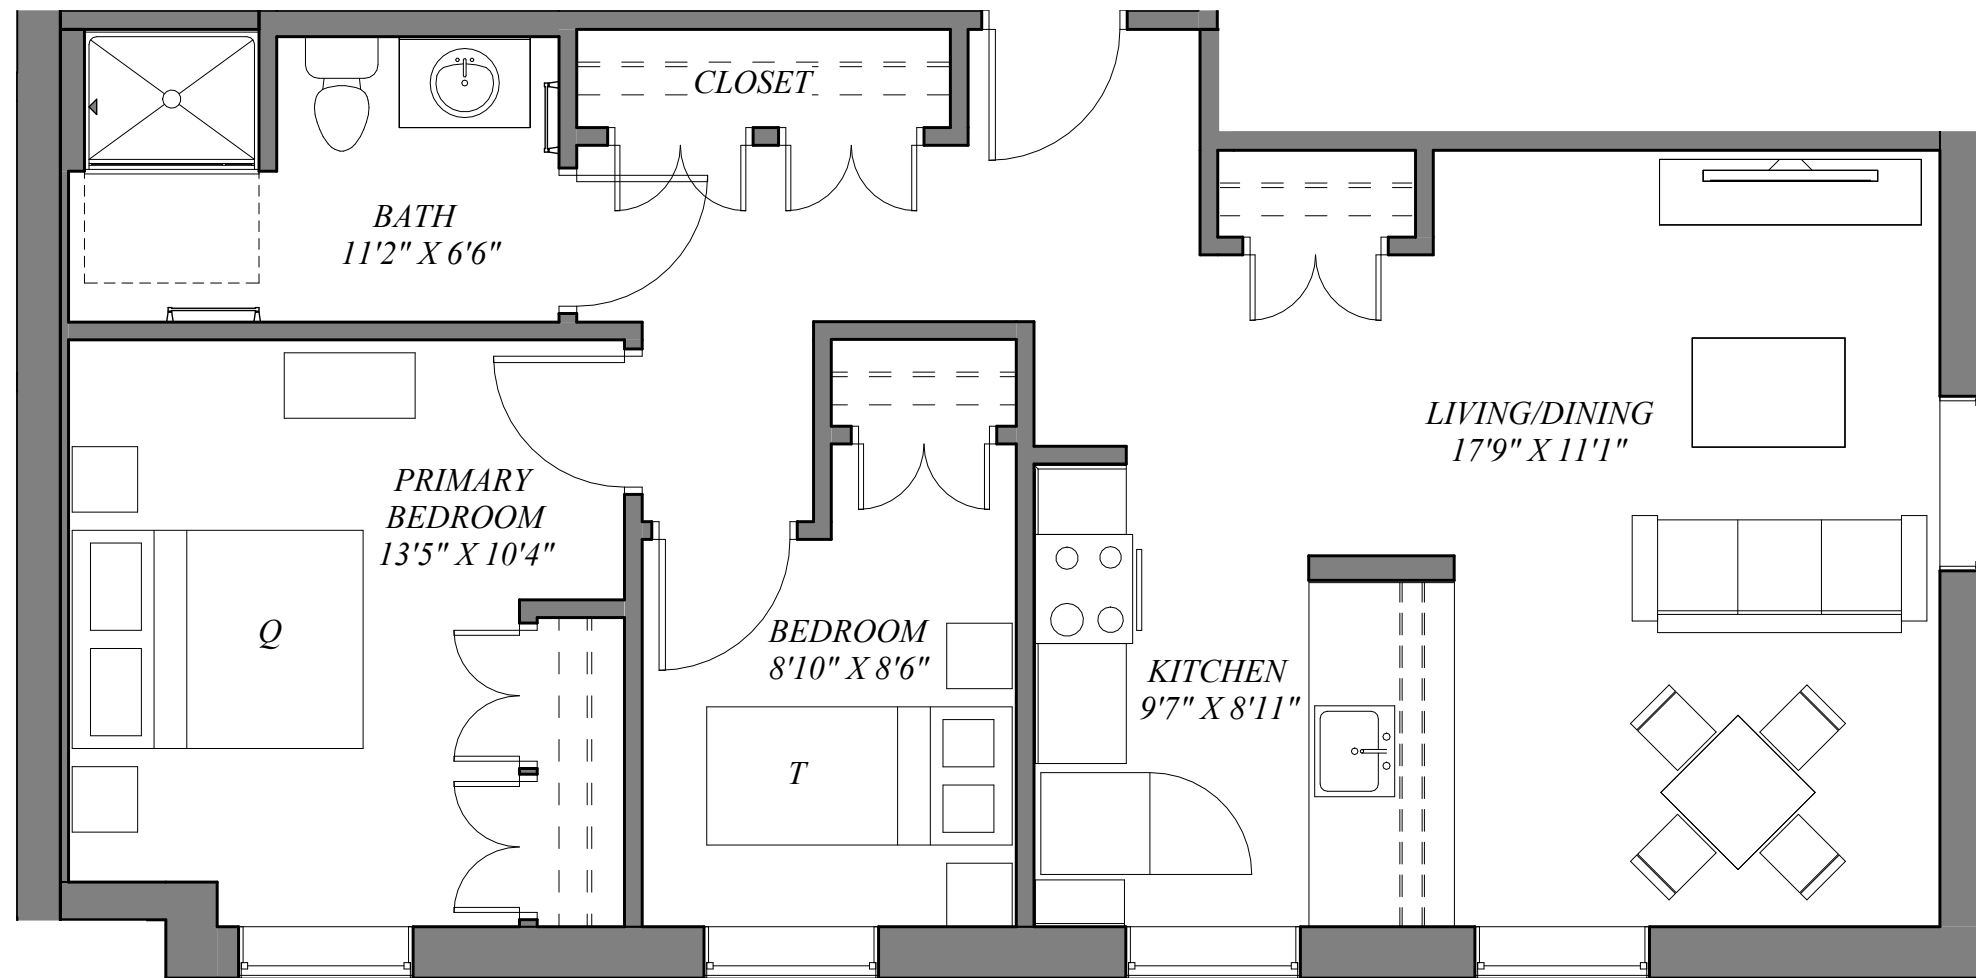

**ARCHETYPE
ARCHITECTS**

Unit 106 - One Bedroom, One Bath - 676 SF

Mountain View Apartments

Fairfield, ME

3/16" = 1'-0"

**ARCHETYPE
ARCHITECTS**

Unit 107 - One Bedroom, One Bathroom - 598

Mountain View Apartments

Fairfield, ME

3/16" = 1'-0"

**ARCHETYPE
ARCHITECTS**

Unit 108 - Two Bedroom, One Bath - 900 SF

Mountain View Apartments

Fairfield, ME

3/16" = 1'-0"

**ARCHETYPE
ARCHITECTS**

Unit 109 - 2 Bedroom, One Bath - 811 SF

Mountain View Apartments

Fairfield, ME

3/16" = 1'-0"

**ARCHETYPE
ARCHITECTS**

Unit 110 - One Bedroom, One Bath - 590 SF

Mountain View Apartments

Fairfield, ME

3/16" = 1'-0"

**ARCHETYPE
ARCHITECTS**

Units 202, 302 - Two Bedroom, One Bath - 857 SF

Mountain View Apartments
 Fairfield, ME

3/16" = 1'-0"

**ARCHETYPE
 ARCHITECTS**

Units 203, 303 - Two Bedroom, One Bath - 793 SF