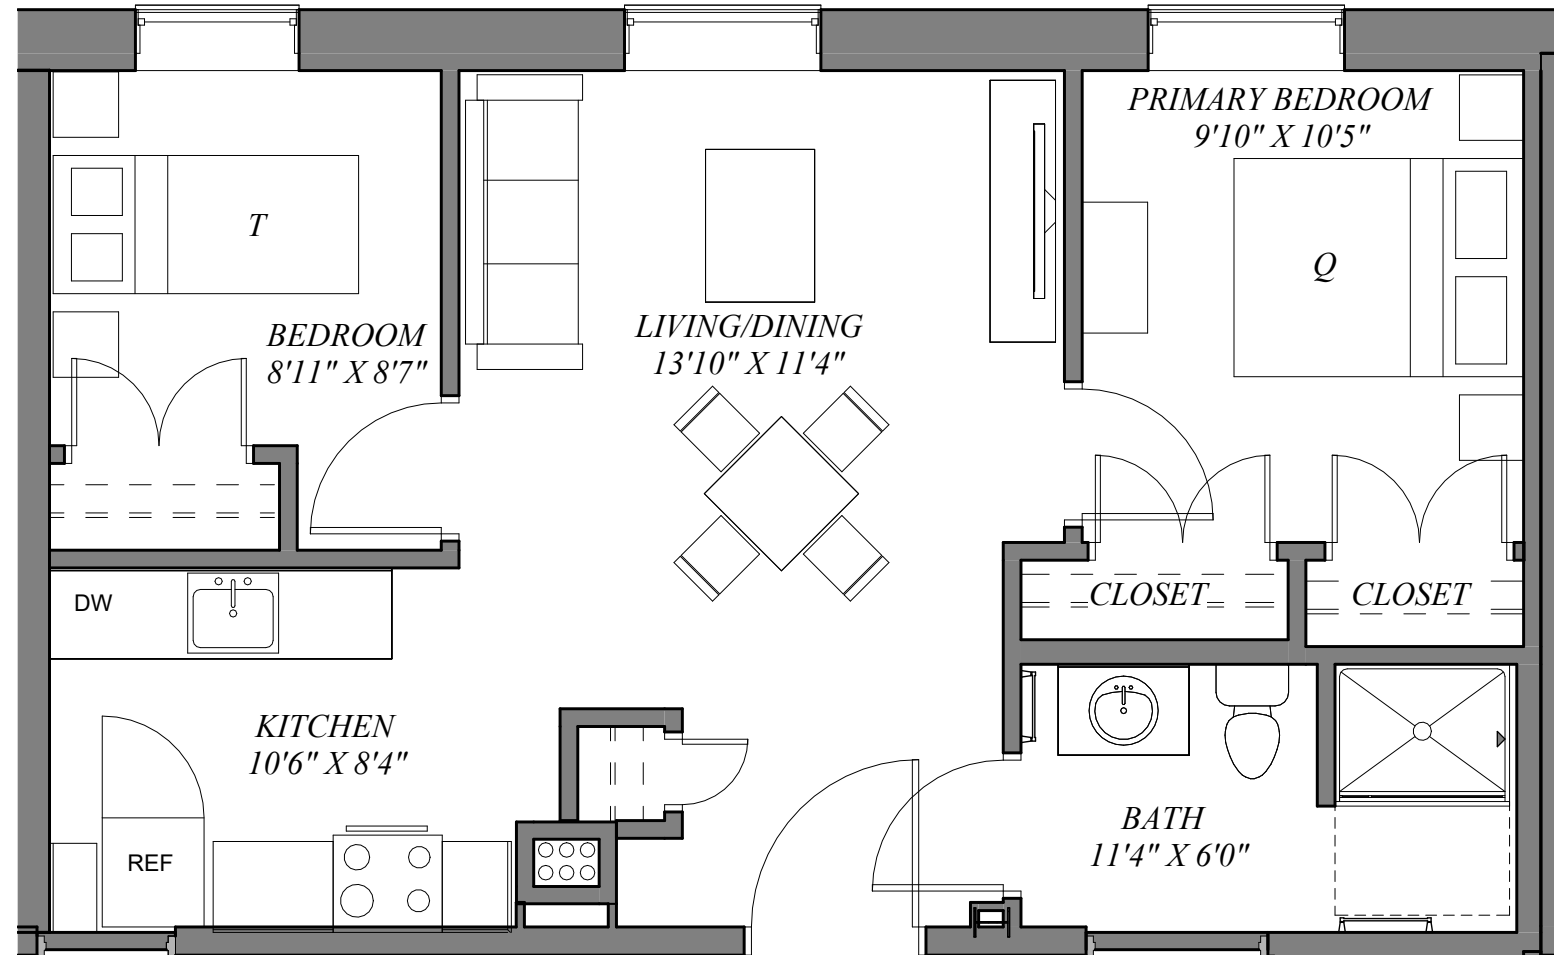

3/16" = 1'-0"

**ARCHETYPE
ARCHITECTS**

Unit 210 - Two Bedroom, One Bath - 928 SF

Mountain View Apartments
Fairfield, ME

3/16" = 1'-0"
ARCHETYPE
ARCHITECTS

Unit 211 - Two Bedroom, One Bath - 895 SF

Mountain View Apartments

Fairfield, ME

3/16" = 1'-0"

**ARCHETYPE
ARCHITECTS**

Unit 301 - Two Bedroom, One Bath - 900 SF

Mountain View Apartments

Fairfield, ME

3/16" = 1'-0"

**ARCHETYPE
ARCHITECTS**

Unit 306 - Two Bedroom, One Bath - 639 SF

Mountain View Apartments

Fairfield, ME

3/16" = 1'-0"

**ARCHETYPE
ARCHITECTS**

Unit 307 - One Bedroom, One Bath - 545 SF

Mountain View Apartments

Fairfield, ME

3/16" = 1'-0"

**ARCHETYPE
ARCHITECTS**