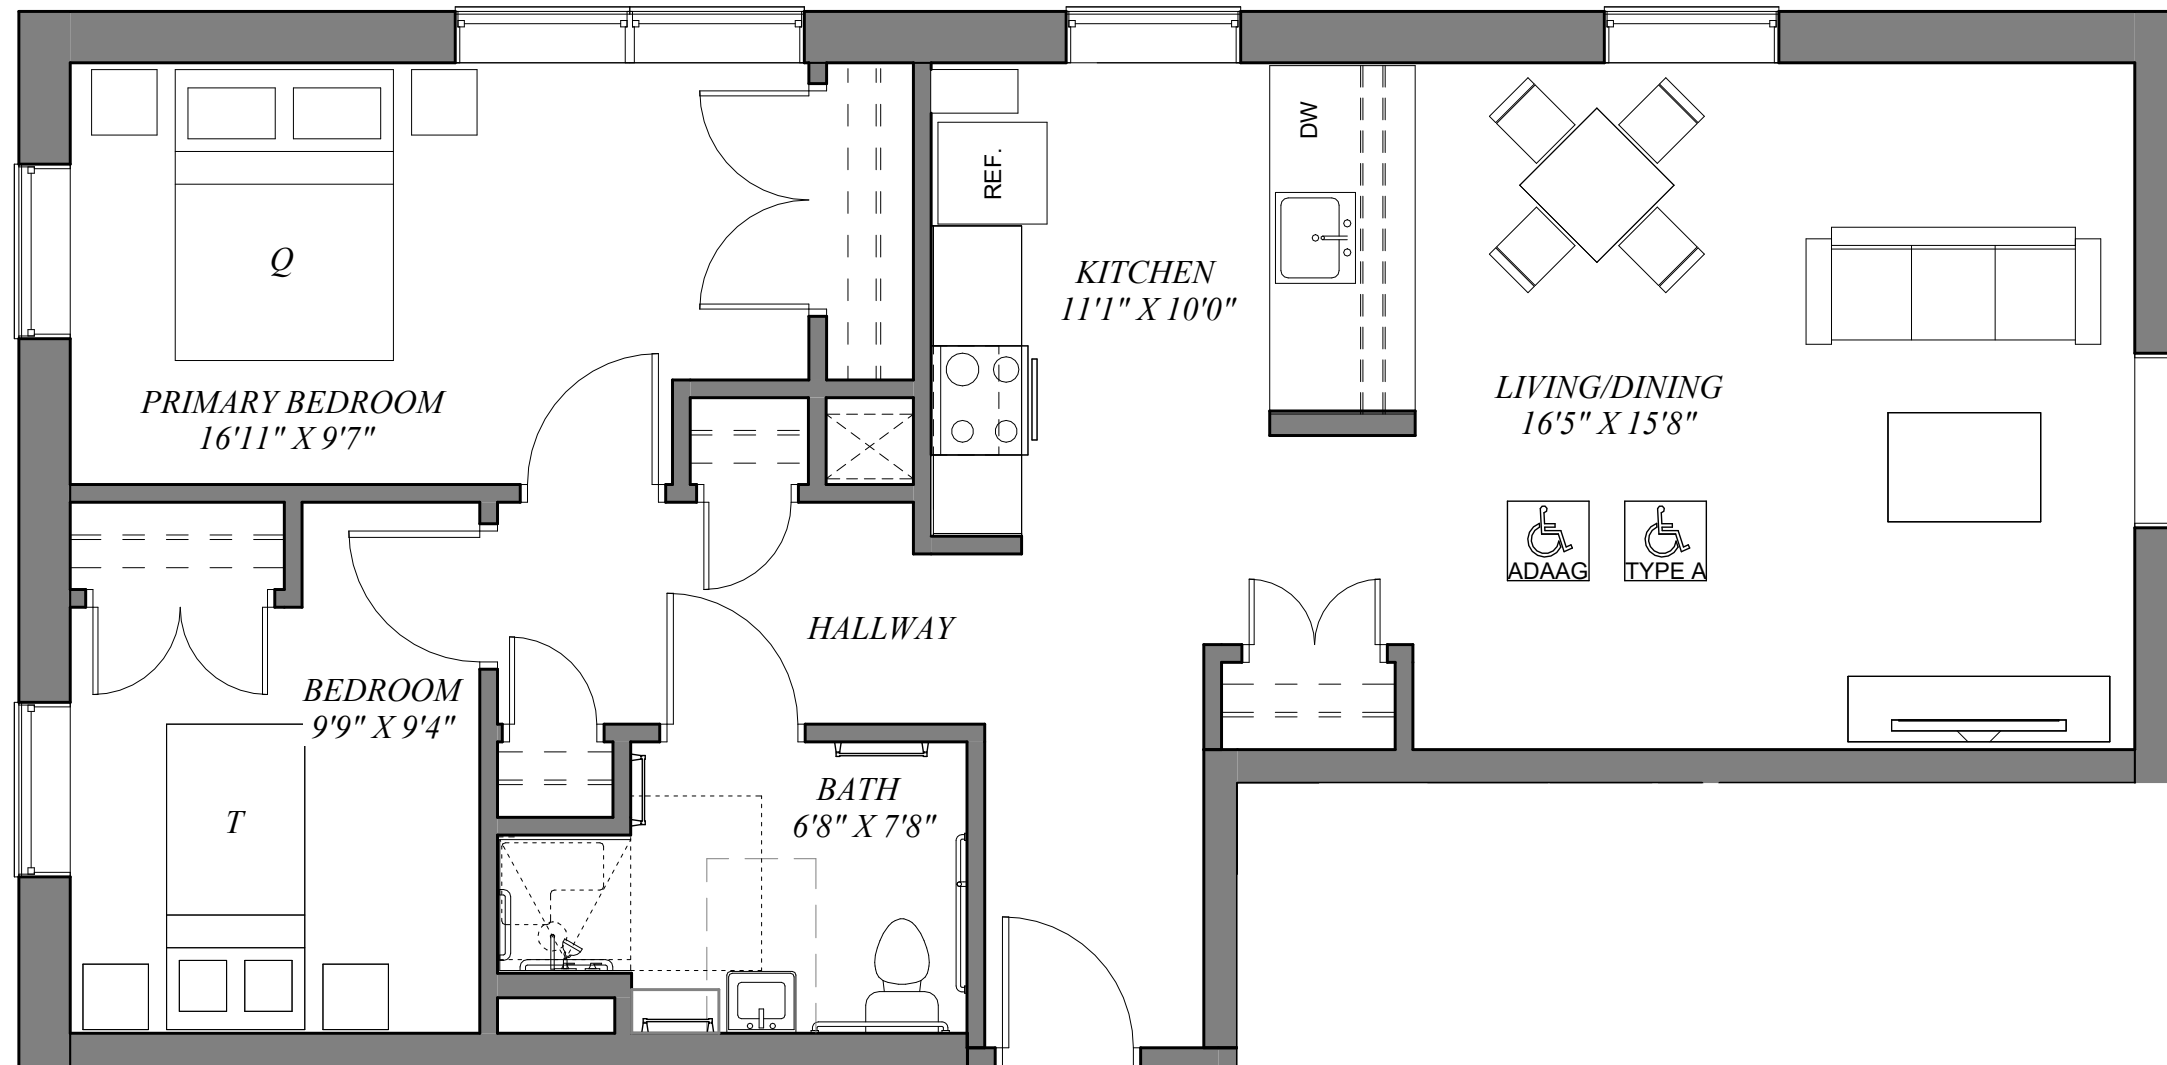

Unit 208 - One Bedroom, One Bath - 561 SF

Mountain View Apartments

Fairfield, ME

3/16" = 1'-0"

**ARCHETYPE
ARCHITECTS**

Unit 209 - Two Bedroom, One Bath - 831 SF

Mountain View Apartments

Fairfield, ME

3/16" = 1'-0"

**ARCHETYPE
ARCHITECTS**

Unit 210 - Two Bedroom, One Bath - 928 SF

Mountain View Apartments
Fairfield, ME

3/16" = 1'-0"
ARCHETYPE
ARCHITECTS

Unit 211 - Two Bedroom, One Bath - 895 SF

Mountain View Apartments

Fairfield, ME

3/16" = 1'-0"

**ARCHETYPE
ARCHITECTS**

Unit 301 - Two Bedroom, One Bath - 900 SF

Mountain View Apartments

Fairfield, ME

3/16" = 1'-0"

**ARCHETYPE
ARCHITECTS**