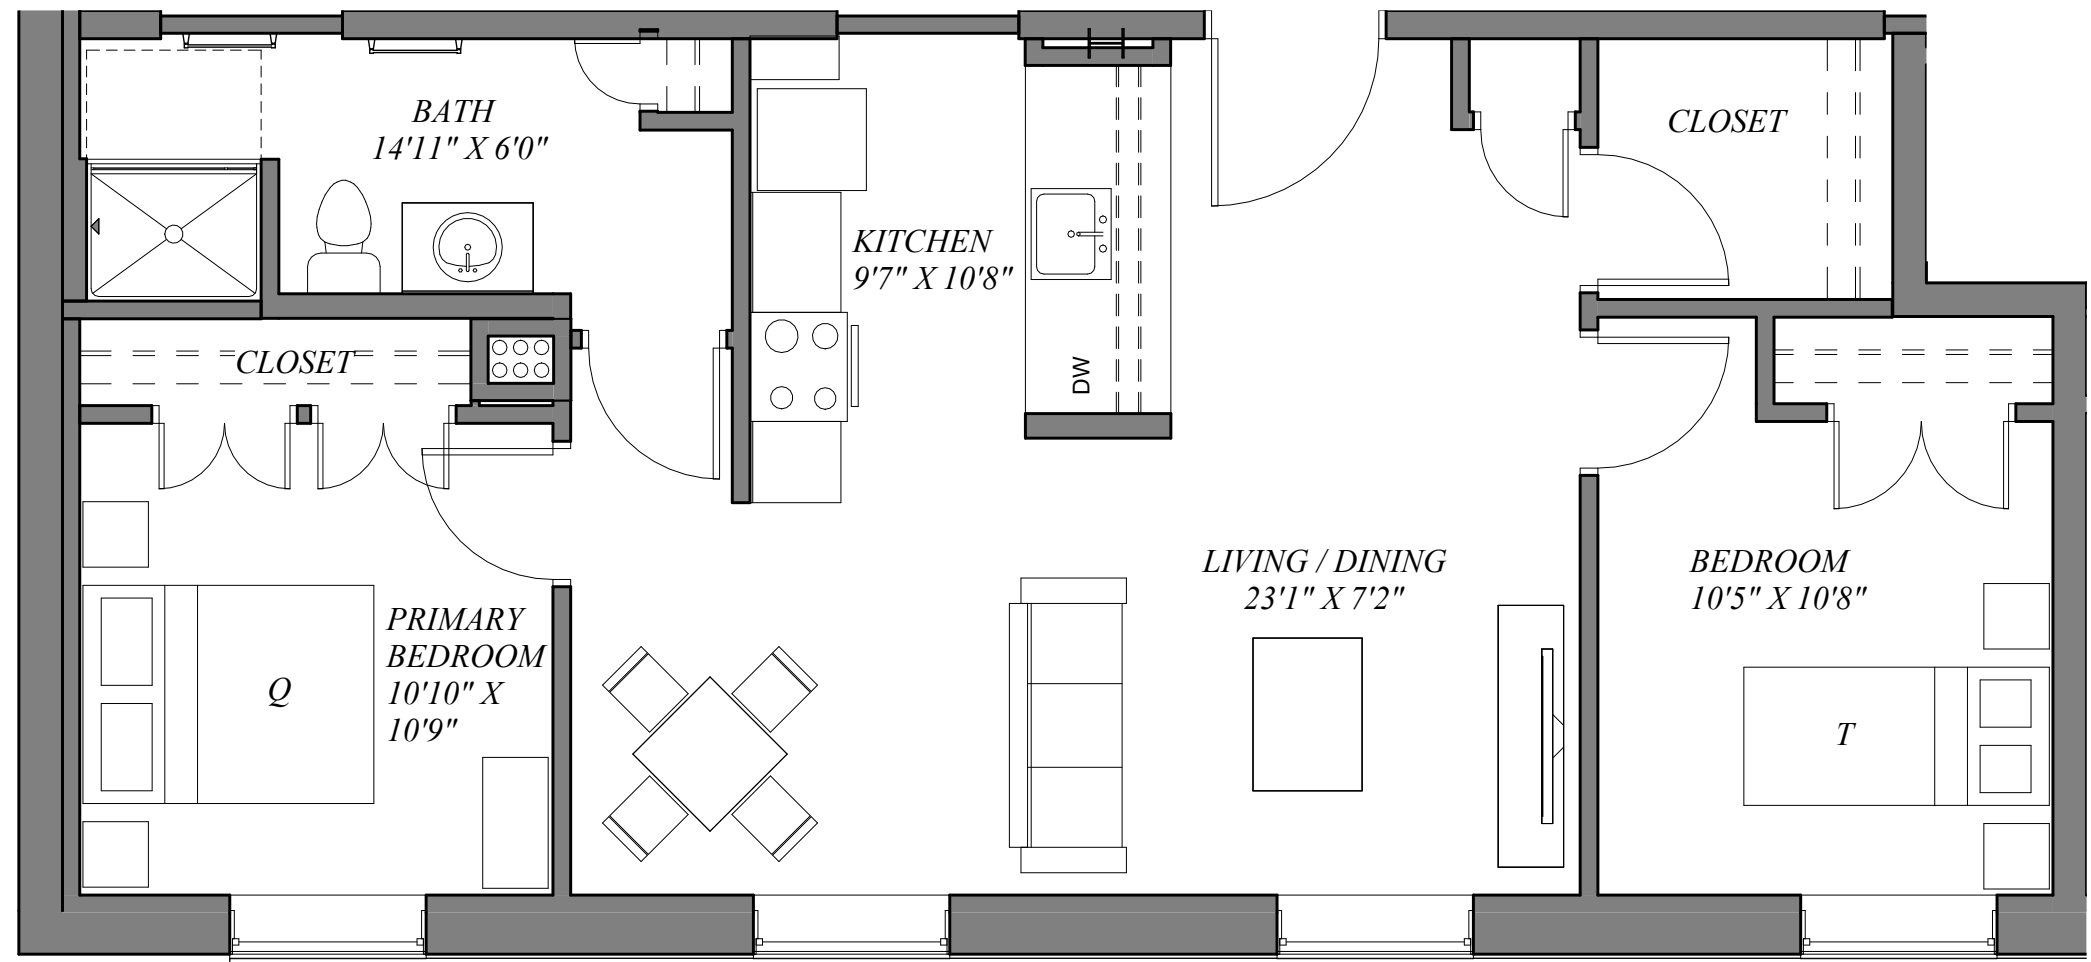

Fairfield, ME

3/16" = 1'-0"

**ARCHETYPE
ARCHITECTS**

Unit 108 - Two Bedroom, One Bath - 900 SF

Mountain View Apartments

Fairfield, ME

3/16" = 1'-0"

**ARCHETYPE
ARCHITECTS**

Unit 109 - 2 Bedroom, One Bath - 811 SF

Mountain View Apartments

Fairfield, ME

3/16" = 1'-0"

**ARCHETYPE
ARCHITECTS**

Unit 110 - One Bedroom, One Bath - 590 SF

Mountain View Apartments

Fairfield, ME

3/16" = 1'-0"

**ARCHETYPE
ARCHITECTS**

Units 202, 302 - Two Bedroom, One Bath - 857 SF

Mountain View Apartments
 Fairfield, ME

3/16" = 1'-0"

**ARCHETYPE
 ARCHITECTS**

Units 203, 303 - Two Bedroom, One Bath - 793 SF

Mountain View Apartments

Fairfield, ME

3/16" = 1'-0"

**ARCHETYPE
ARCHITECTS**

Units 204, 304 - One Bedroom, One Bath - 700 SF

Mountain View Apartments

Fairfield, ME

3/16" = 1'-0"