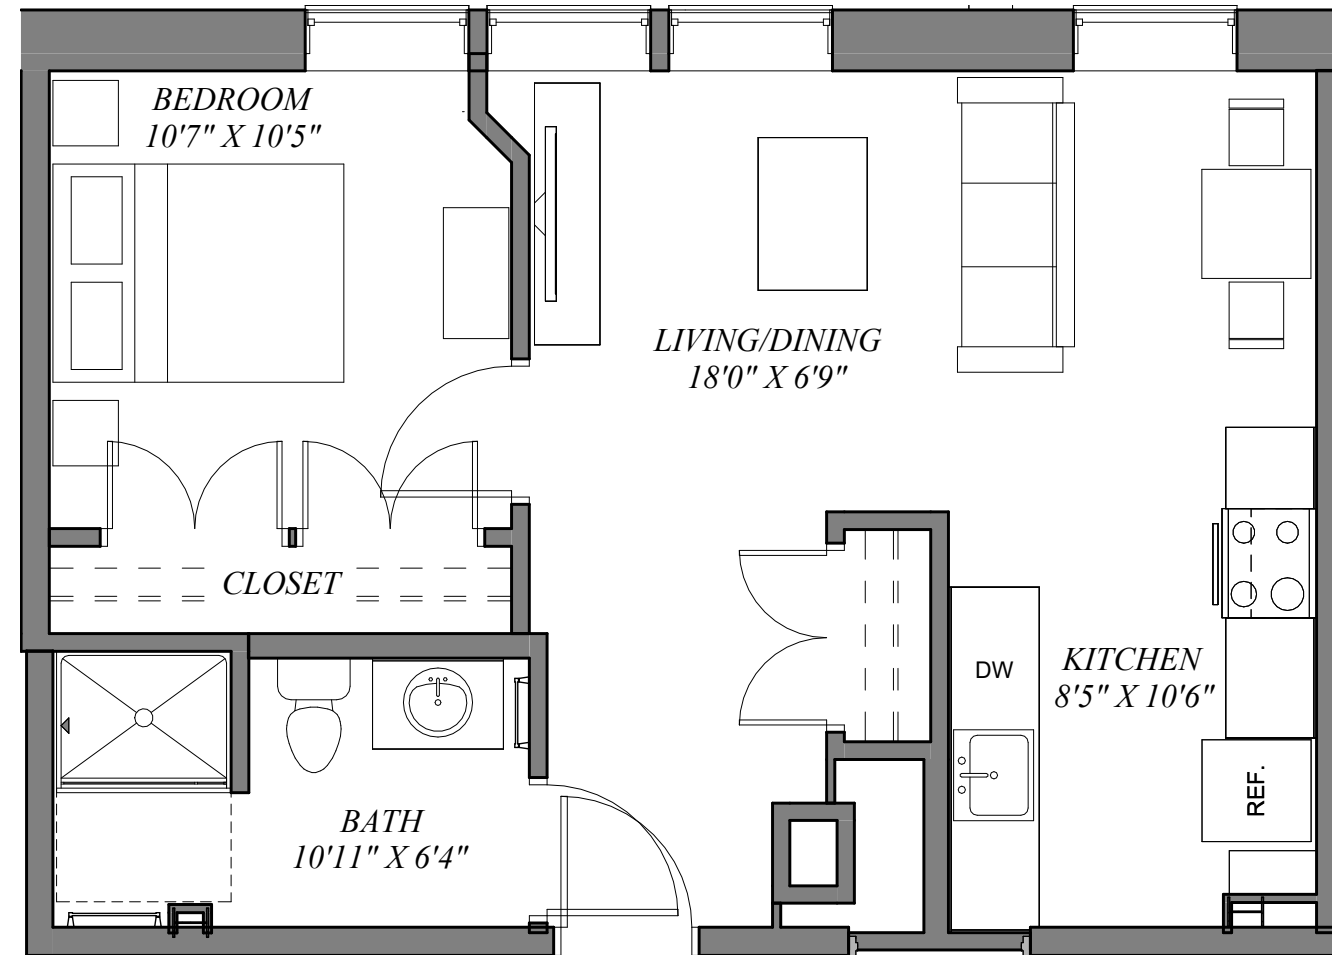

3/16" = 1'-0"

**ARCHETYPE
ARCHITECTS**

Unit 210 - Two Bedroom, One Bath - 928 SF

Mountain View Apartments
Fairfield, ME

3/16" = 1'-0"
ARCHETYPE
ARCHITECTS

Unit 211 - Two Bedroom, One Bath - 895 SF

Mountain View Apartments

Fairfield, ME

3/16" = 1'-0"

**ARCHETYPE
ARCHITECTS**

Unit 301 - Two Bedroom, One Bath - 900 SF

Mountain View Apartments

Fairfield, ME

3/16" = 1'-0"

**ARCHETYPE
ARCHITECTS**

Unit 306 - Two Bedroom, One Bath - 639 SF

Mountain View Apartments

Fairfield, ME

3/16" = 1'-0"

**ARCHETYPE
ARCHITECTS**

Unit 307 - One Bedroom, One Bath - 545 SF

Mountain View Apartments

Fairfield, ME

3/16" = 1'-0"

**ARCHETYPE
ARCHITECTS**