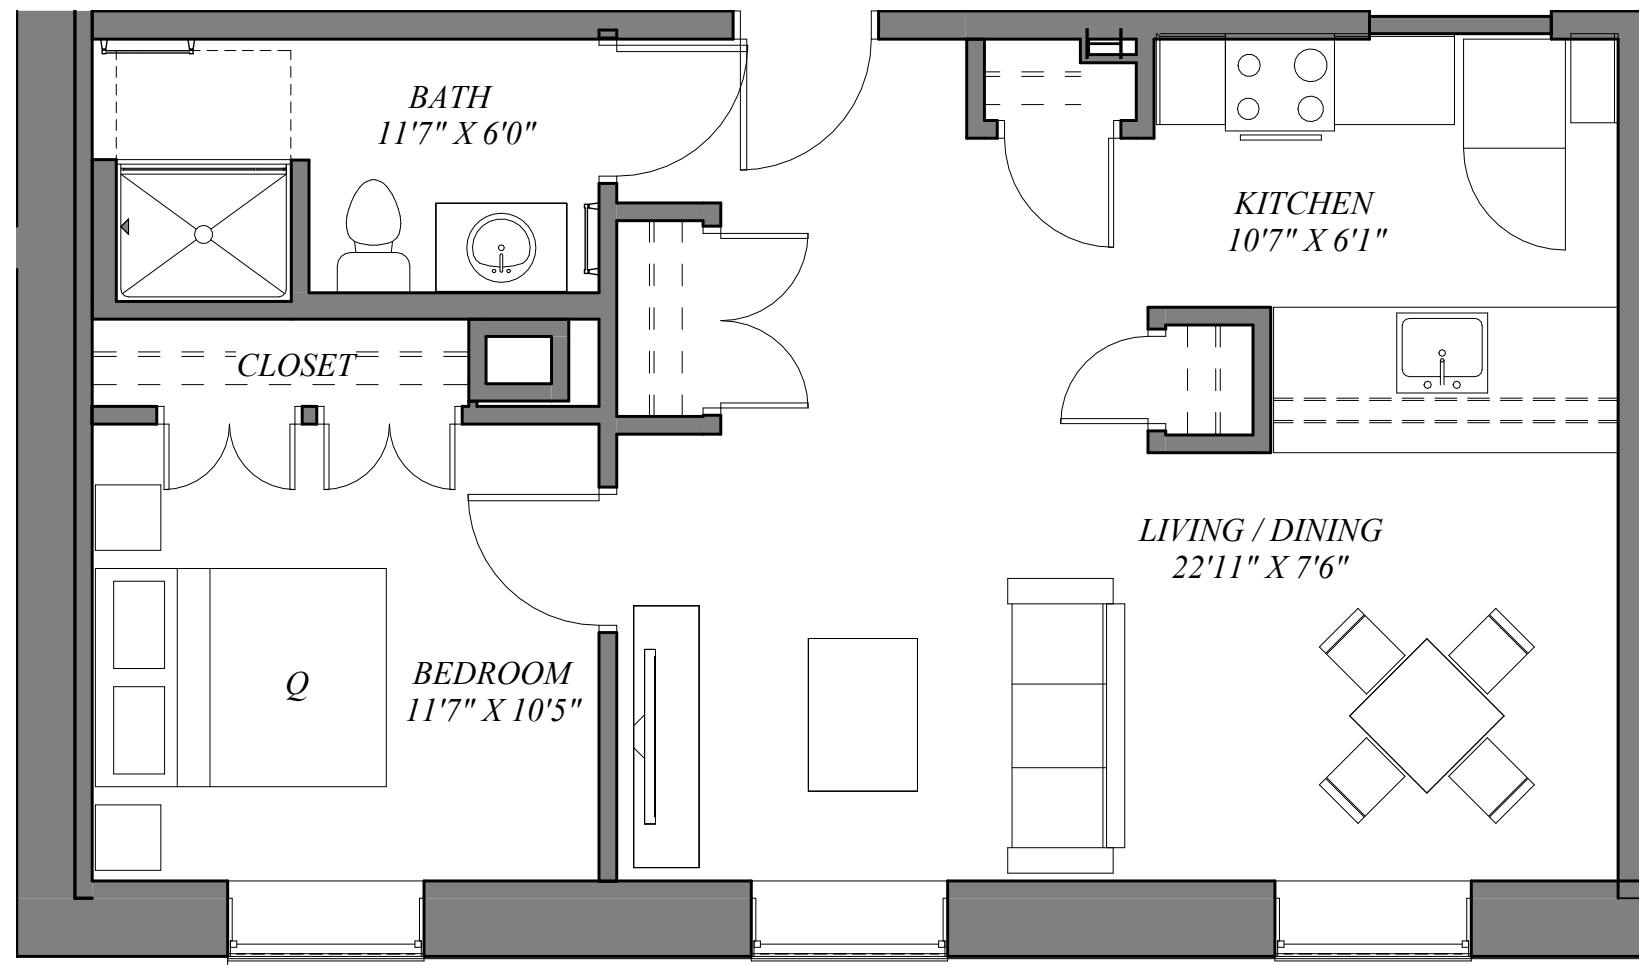

Units 101, 201 - Two Bedroom, One Bath - 877 SF

Mountain View Apartments

Fairfield, ME

3/16" = 1'-0"

**ARCHETYPE
ARCHITECTS**

Unit 102 - 1 Bedroom, 1 Bath - 792 SF

Mountain View Apartments

Fairfield, ME

3/16" = 1'-0"

**ARCHETYPE
ARCHITECTS**

Unit 103 - One Bedroom, One Bath - 700 SF

Mountain View Apartments

Fairfield, ME

3/16" = 1'-0"

**ARCHETYPE
ARCHITECTS**

Unit 104 - One Bedroom, One Bath - 665 SF

Mountain View Apartments

Fairfield, ME

3/16" = 1'-0"

**ARCHETYPE
ARCHITECTS**

Unit 105 - One Bedroom, One Bath - 666 SF

Mountain View Apartments

Fairfield, ME

3/16" = 1'-0"

**ARCHETYPE
ARCHITECTS**

Unit 106 - One Bedroom, One Bath - 676 SF

Mountain View Apartments

Fairfield, ME

3/16" = 1'-0"

**ARCHETYPE
ARCHITECTS**

Unit 107 - One Bedroom, One Bathroom - 598

Mountain View Apartments